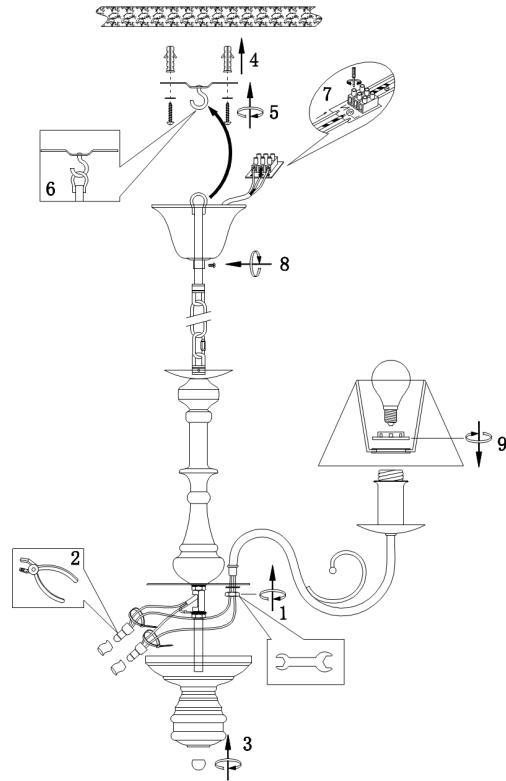

# INSTRUCTION

**Model:** FR2537PL-05GR

**Chandelier**

5 x E14 (60W)

FREYA-LIGHT.COM