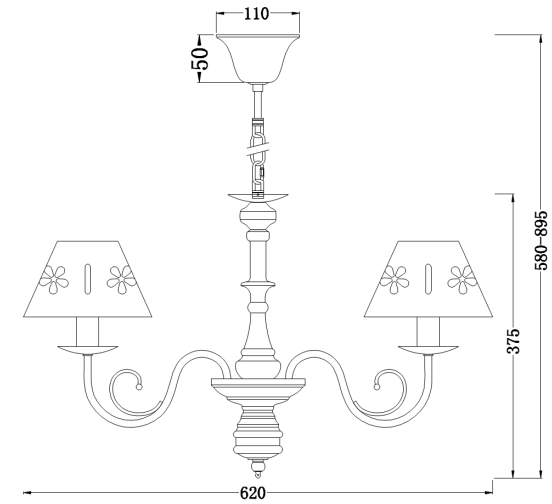

# INSTRUCTION

**Model:** FR2537PL-05GR

**Chandelier**

5 x E14 (60W)

FREYA-LIGHT.COM