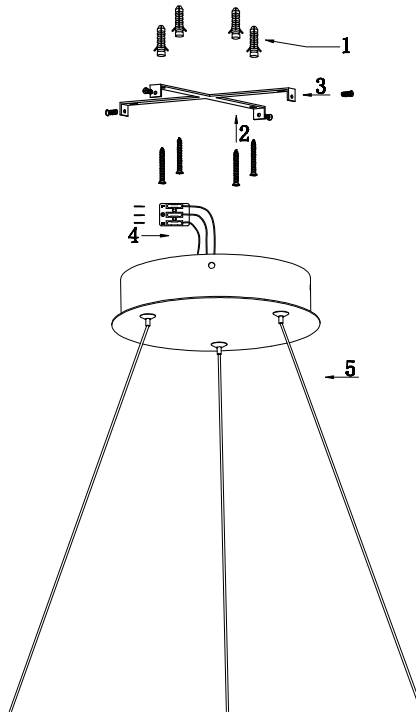

Instruction

MOD058PL-L65BS4K

MAX 81W
4800 Lumen

Model: MOD058PL-L65BS4K
Collection: Technical
Series: Rim

Pendant Lamps