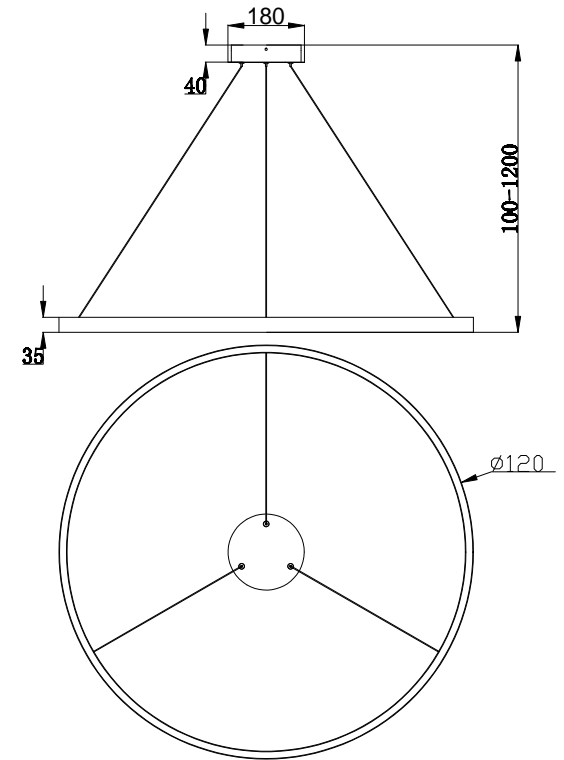

Instruction

MOD058PL-L65BS4K

MAX 81W
4800 Lumen

Model: MOD058PL-L65BS4K
Collection: Technical
Series: Rim

Pendant Lamps