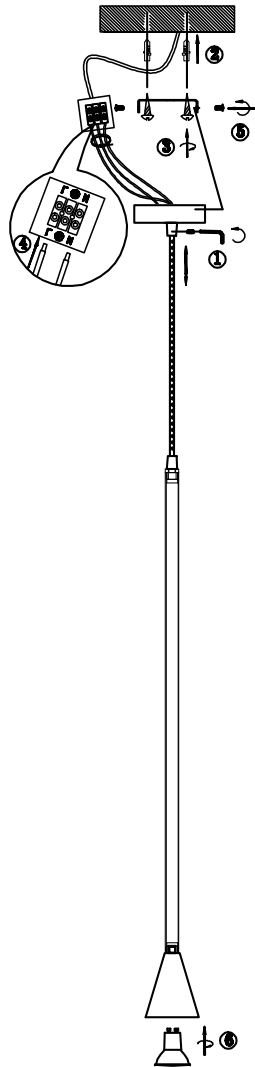

# Instruction

P064PL-01W

1 x GU10 (40W)  
Recommended to use with LED bulbs

Model: P064PL-01W  
Collection: Pendant  
Series: New Series 064

Pendant Lamps