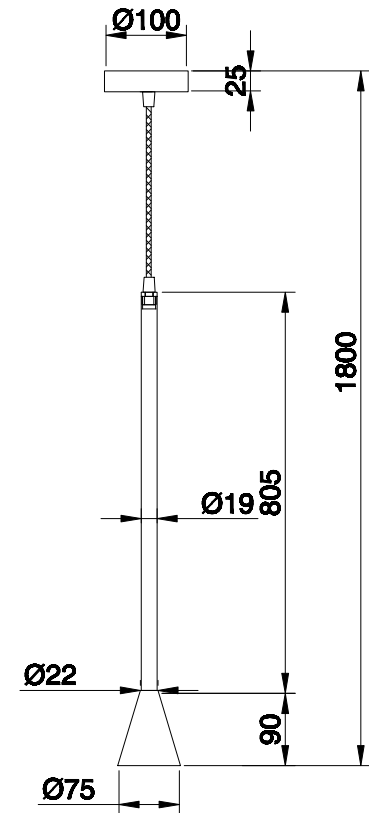

# Instruction

P064PL-01W

1 x GU10 (40W)  
Recommended to use with LED bulbs

Model: P064PL-01W  
Collection: Pendant  
Series: New Series 064

Pendant Lamps