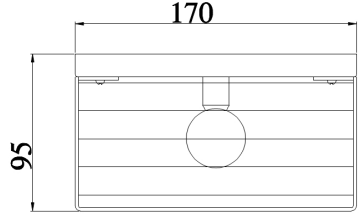

Instruction

Collection: DIAMANT CRYSTAL
 Series: QUADRATO
 Model: M583-WB1-N
 Wall

- A=2pcs
- B=2pcs
- C=2pcs
- D=2pcs
- E=2pcs
- F=1pcs
- G=2pcs
- H=2pcs

- Wall

1 x E27 (60W)

MAYTONI
 DECORATIVE LIGHTING

www.maytoni.de