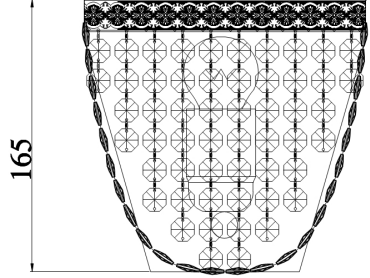

Instruction

Collection: DIAMANT CRYSTAL
 Series: QUADRATO
 Model: M583-WB1-N
 Wall

- A=2pcs
- B=2pcs
- C=2pcs
- D=2pcs
- E=2pcs
- F=1pcs
- G=2pcs
- H=2pcs

- Wall

1 x E27 (60W)

MAYTONI
 DECORATIVE LIGHTING

www.maytoni.de