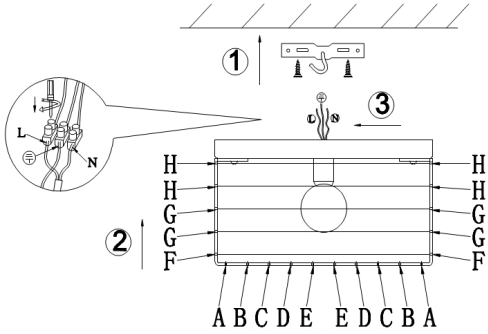

Instruction

Collection: DIAMANT CRYSTAL
 Series: QUADRATO
 Model: M583-WB1-N
 Wall

- A=2pcs
- B=2pcs
- C=2pcs
- D=2pcs
- E=2pcs
- F=1pcs
- G=2pcs
- H=2pcs

- Wall

1 x E27 (60W)

MAYTONI
 DECORATIVE LIGHTING

www.maytoni.de