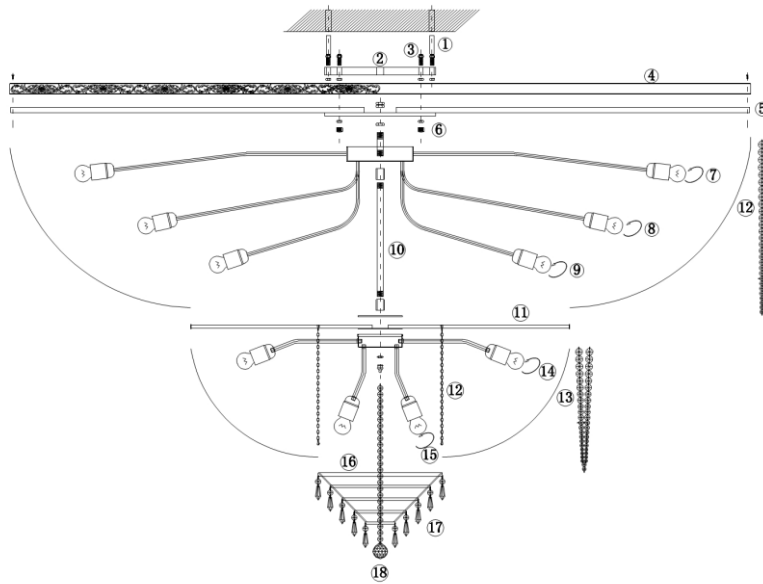

Instruction

Collection: DIAMANT CRYSTAL
Series: PALACE
Model: DIA890-CL-42-G
Ceiling

REMOVE COVER
BEFORE USING LAMP

- Ceiling

42 x E27 (60W)

MAYTONI
DECORATIVE LIGHTING

www.maytoni.de