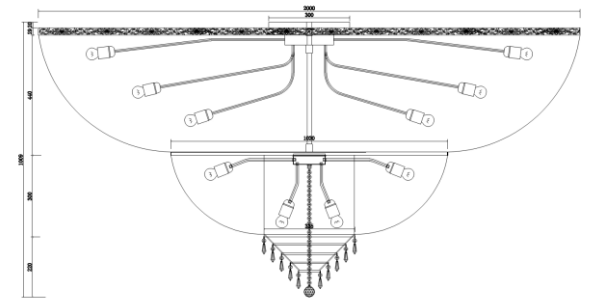

Instruction

Collection: DIAMANT CRYSTAL
Series: PALACE
Model: DIA890-CL-42-G
Ceiling

REMOVE COVER
BEFORE USING LAMP

- Ceiling

42 x E27 (60W)

MAYTONI
DECORATIVE LIGHTING

www.maytoni.de