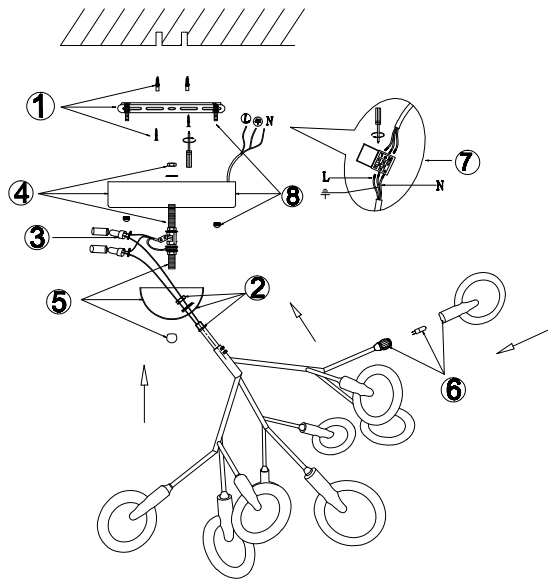

FREYA
TRADITION OF QUALITY

Instruction

FR5049CL-27W

27 x G4 (3W)

Model: FR5049CL-27W
Collection: Modern
Series: Florencia

Ceiling Lamps