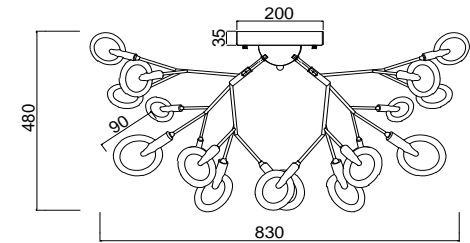

FREYA
TRADITION OF QUALITY

Instruction

FR5049CL-27W

27 x G4 (3W)

Model: FR5049CL-27W
Collection: Modern
Series: Florencia

Ceiling Lamps