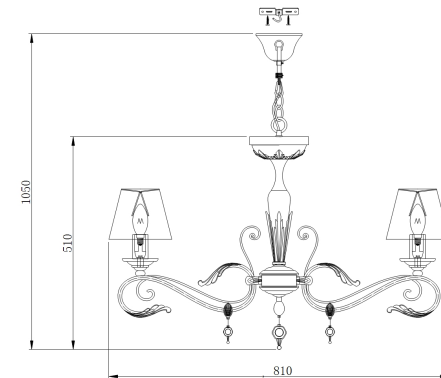

Instruction

Collection: ROYAL CLASSIC

Series: FRANCESCO

Model: RC332-PL-07-R

Ceiling

- Ceiling

7 x E14 (40W)

MAYTONI
DECORATIVE LIGHTING