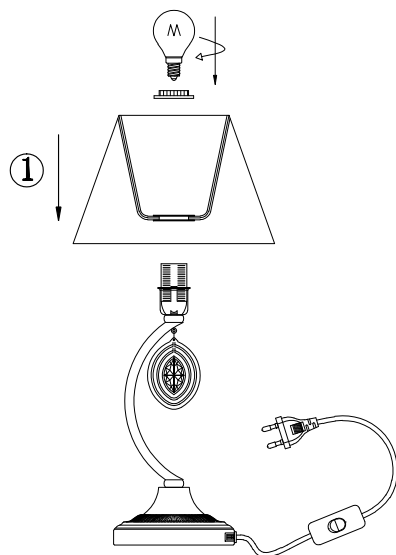

Instruction

FR2003TL-01CH

1 x E14 (40W)

Model: FR2003TL-01CH
Series: Luciana

Table Lamps