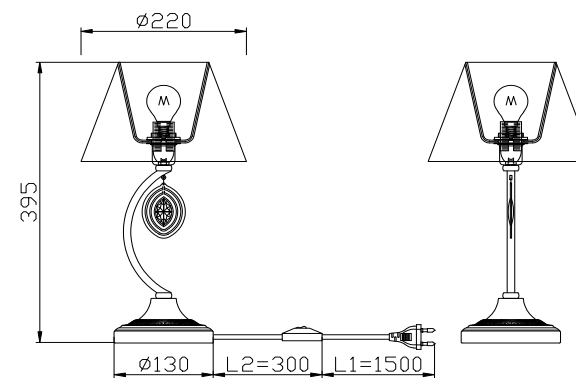

Instruction

FR2003TL-01CH

1 x E14 (40W)

Model: FR2003TL-01CH
Series: Luciana

Table Lamps