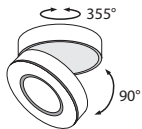

Instruction

MAYTONI
DECORATIVE LIGHTING

C022CL-L7W4K

• 50 mm •

OFF

ON