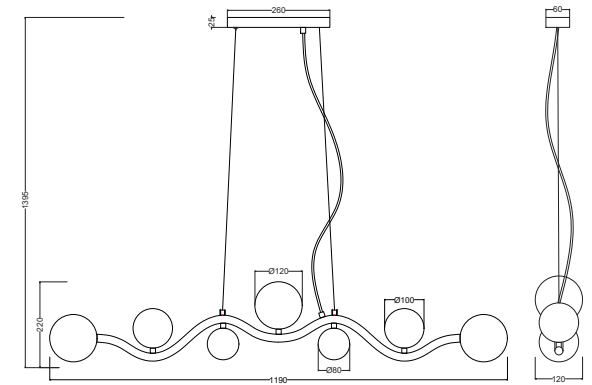

Instruction

MOD059PL-07G

7 x G9 (28W)

Recommended to use with LED bulbs

Model: MOD059PL-07G
Collection: Modern
Series: New Series 059

Pendant Lamps