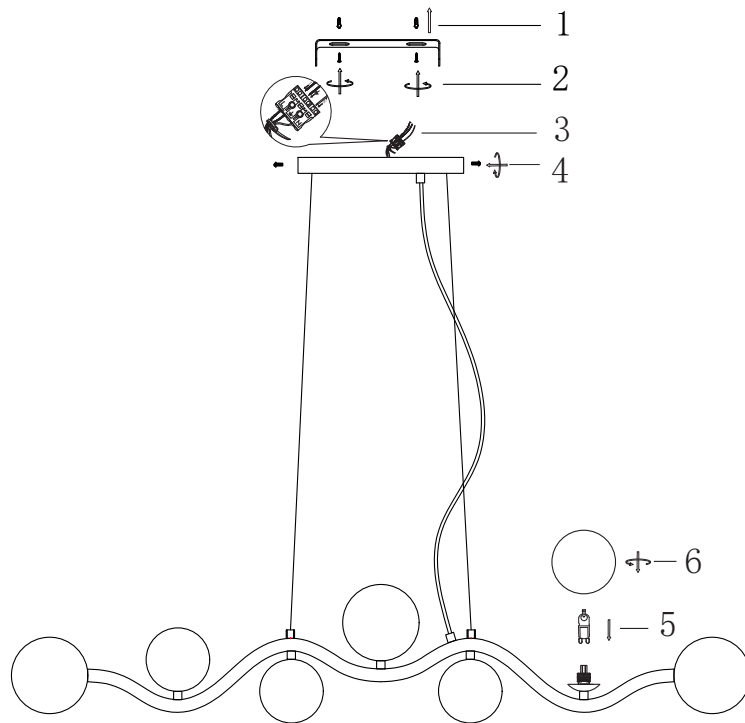

Instruction

MOD059PL-07G

7 x G9 (28W)

Recommended to use with LED bulbs

Model: MOD059PL-07G
Collection: Modern
Series: New Series 059

Pendant Lamps