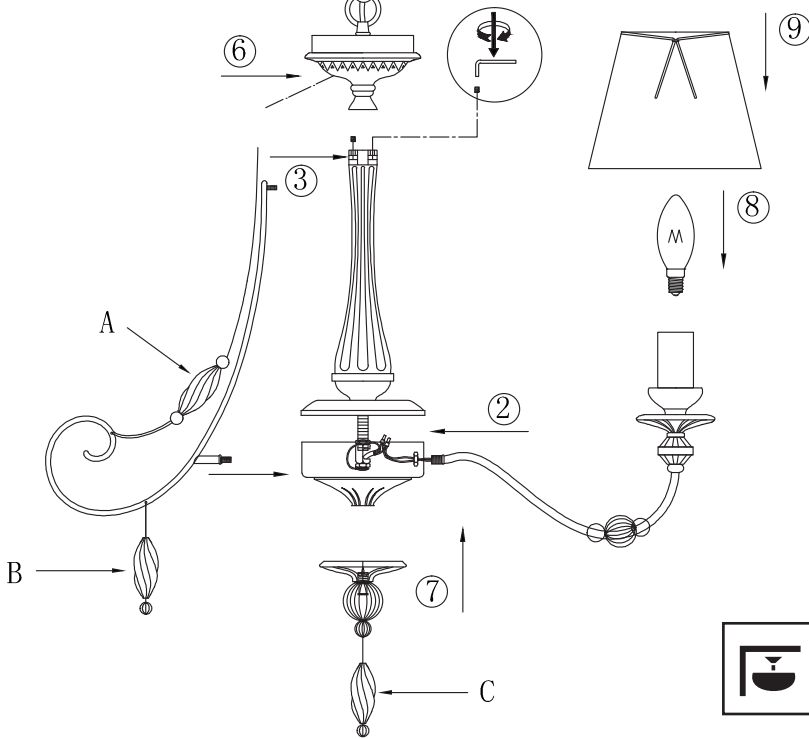

# Instruction

Collection: Elegant  
 Series: Adelia  
 Model: ARM540-06-W  
 Suspended

A=6  
 B=6  
 C=1

6 x E14 (40w)

**MAYTONI**  
 DECORATIVE LIGHTING

www.maytoni.de