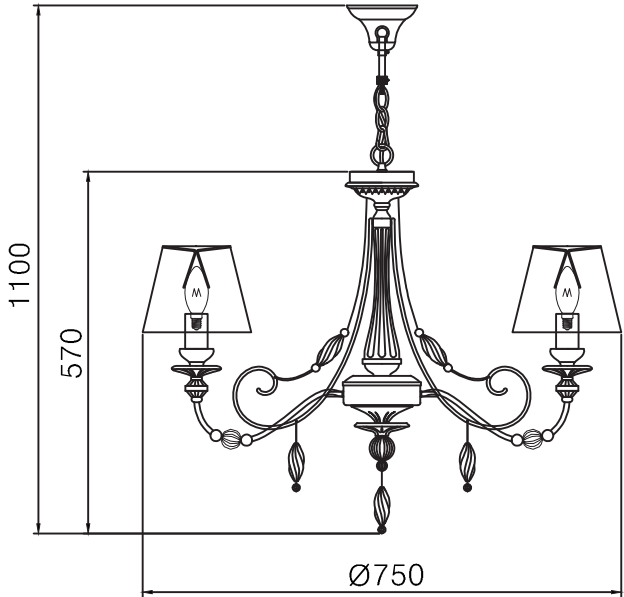

# Instruction

Collection: Elegant  
 Series: Adelia  
 Model: ARM540-06-W  
 Suspended

A=6  
 B=6  
 C=1

6 x E14 (40w)

**MAYTONI**  
 DECORATIVE LIGHTING

www.maytoni.de