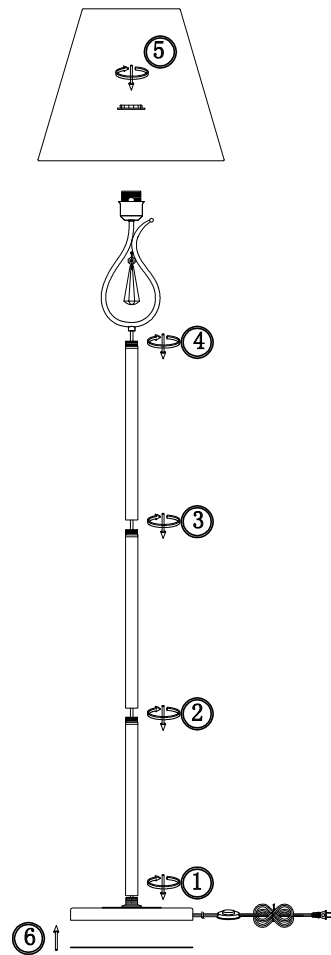

# Instruction

FR2019FL-01BS

1 x E27 (60W)

Model: FR2019FL-01BS  
Collection: Classic  
Series: Madeline

Floor Lamps