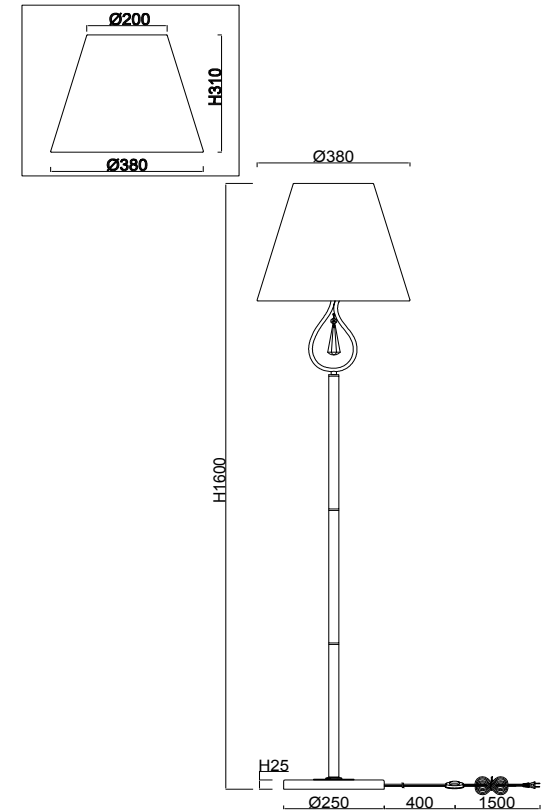

# Instruction

FR2019FL-01BS

1 x E27 (60W)

Model: FR2019FL-01BS  
Collection: Classic  
Series: Madeline

Floor Lamps