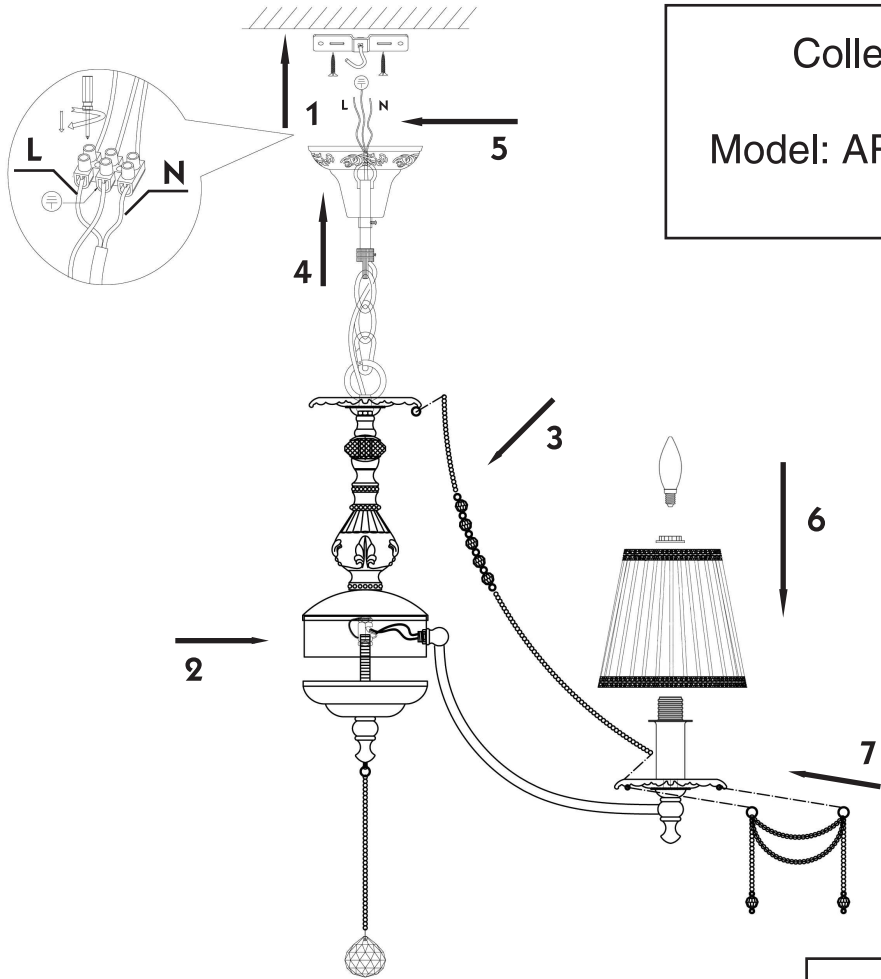

Instruction

Collection: Elegant
Series: Lolita
Model: ARM305-07-W
Suspended

 - Suspended

7 x E14 (40w)

MAYTONI
DECORATIVE LIGHTING
www.maytoni.de