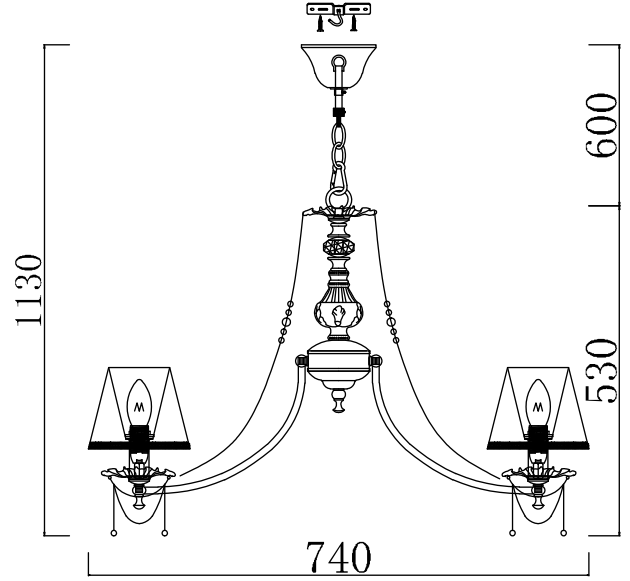

Instruction

Collection: Elegant
Series: Lolita
Model: ARM305-07-W
Suspended

 - Suspended

7 x E14 (40w)

MAYTONI
DECORATIVE LIGHTING
www.maytoni.de