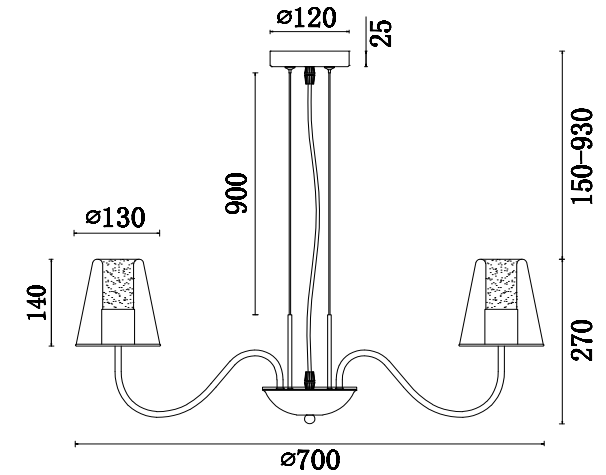

FREYA
TRADITION OF QUALITY

Instruction

FR5017PL-07CH

7 x E14 (40W)

Model: FR5017PL-07CH
Series: Ursula

Ceiling Lamps