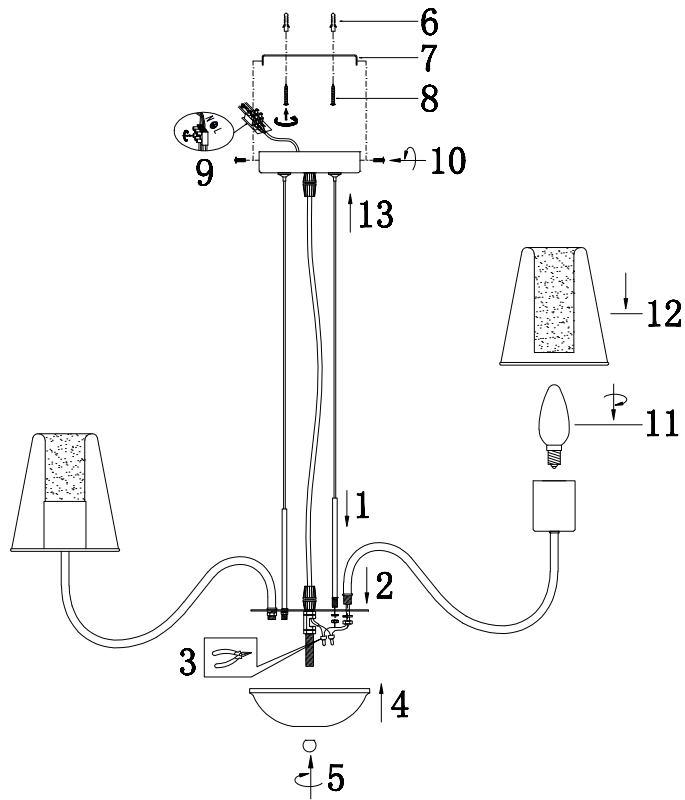

FREYA
TRADITION OF QUALITY

Instruction

FR5017PL-07CH

7 x E14 (40W)

Model: FR5017PL-07CH
Series: Ursula

Ceiling Lamps