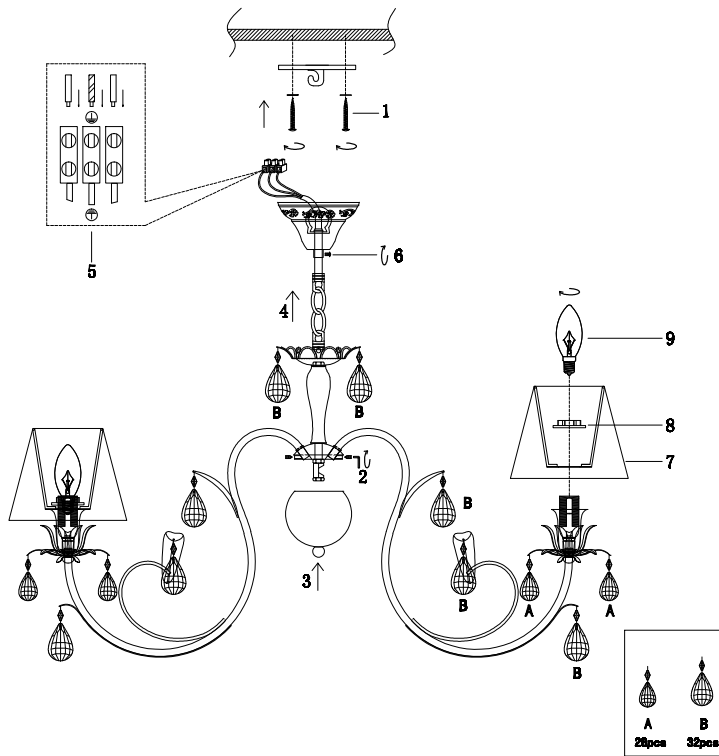

FREYA
TRADITION OF QUALITY

Instruction

FR2033PL-07S

7 x E14 (40W)

Model: FR2033PL-07S

Series: Alexandra

Ceiling Lamps