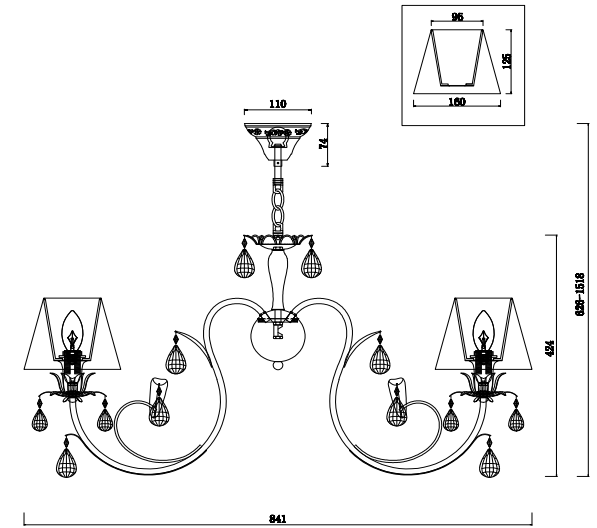

FREYA
TRADITION OF QUALITY

Instruction

FR2033PL-07S

7 x E14 (40W)

Model: FR2033PL-07S

Series: Alexandra

Ceiling Lamps