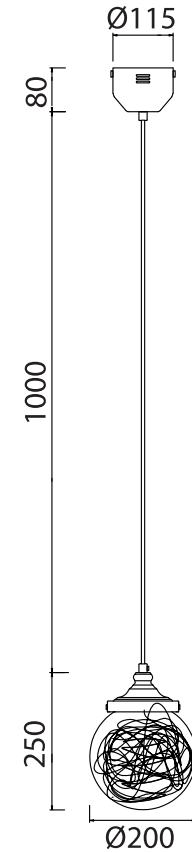

FREYA
TRADITION OF QUALITY

INSTRUCTION

MODEL: FR6157-PL-9W-TR

9W
900 LUMEN

FREYA-LIGHT.COM