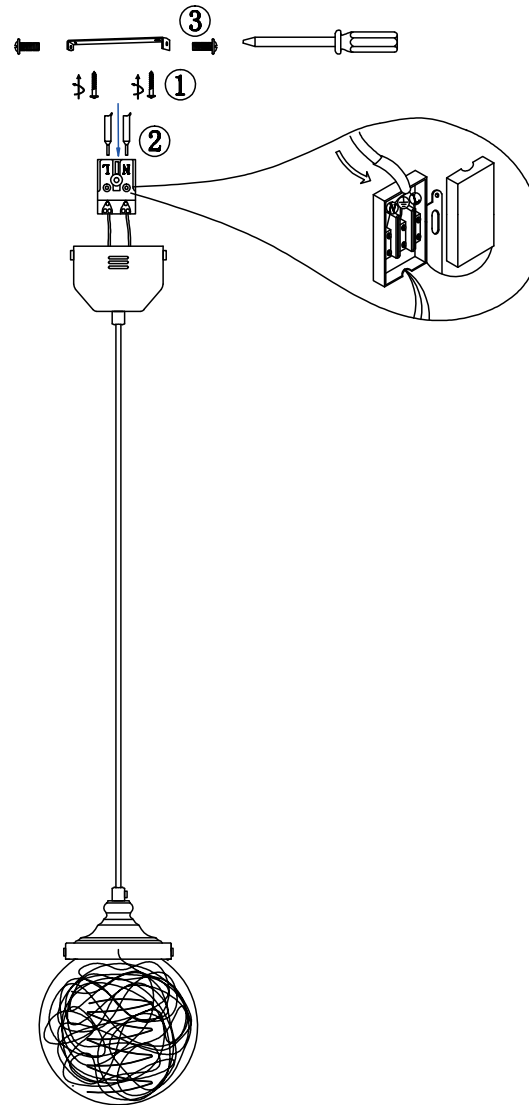

FREYA
TRADITION OF QUALITY

INSTRUCTION

MODEL: FR6157-PL-9W-TR

9W
900 LUMEN

FREYA-LIGHT.COM