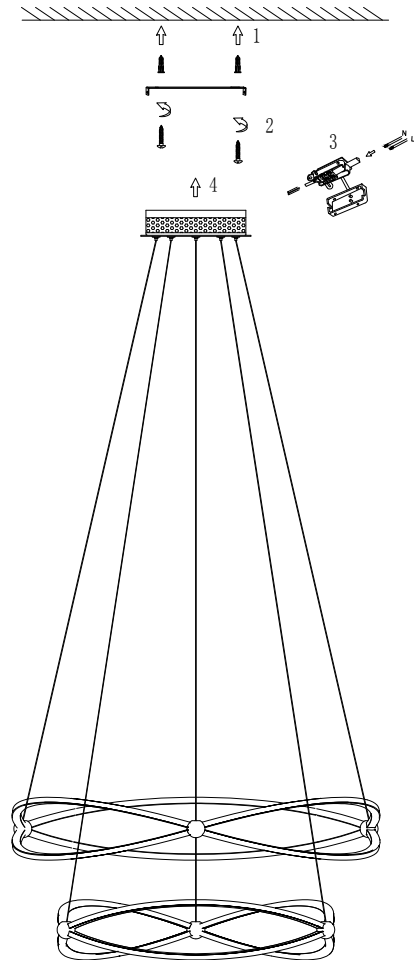

Instruction

MOD062PL-L103CH3K

MAX 103W
6000 Lumen

Model: MOD062PL-L103CH3K
Collection: Modern
Series: New Series 062

Pendant Lamps