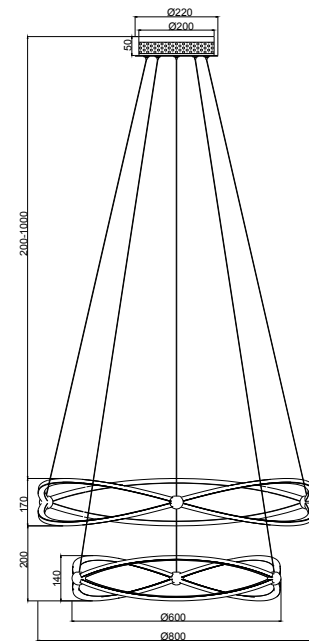

Instruction

MOD062PL-L103CH3K

MAX 103W
6000 Lumen

Model: MOD062PL-L103CH3K
Collection: Modern
Series: New Series 062

Pendant Lamps