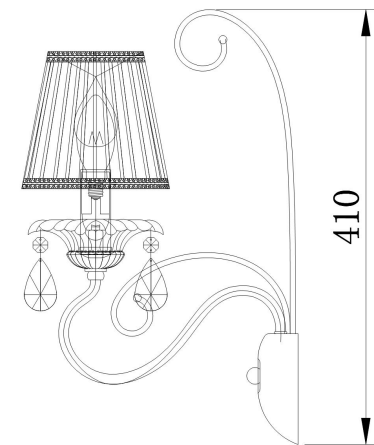

Instruction

Collection: ELEGANT
Series: UVENTA
Model: ARM257-01-G
Wall

- Wall

1 x E14 (40W)

MAYTONI
DECORATIVE LIGHTING

www.maytoni.de