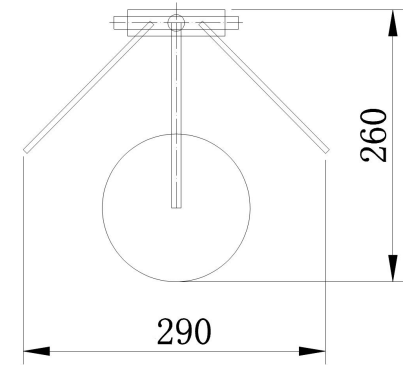

Instruction

Collection: ELEGANT
Series: UVENTA
Model: ARM257-01-G
Wall

- Wall

1 x E14 (40W)

MAYTONI
DECORATIVE LIGHTING

www.maytoni.de