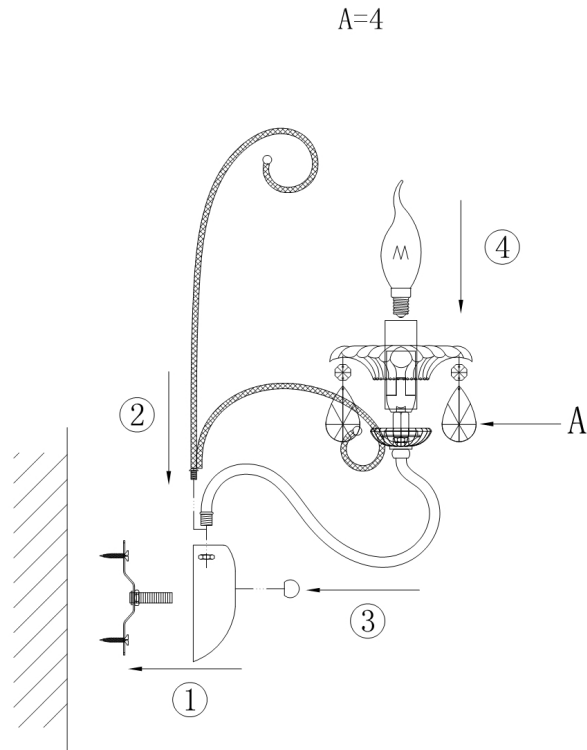

Instruction

Collection: ELEGANT
Series: UVENTA
Model: ARM257-01-G
Wall

- Wall

1 x E14 (40W)

MAYTONI
DECORATIVE LIGHTING

www.maytoni.de