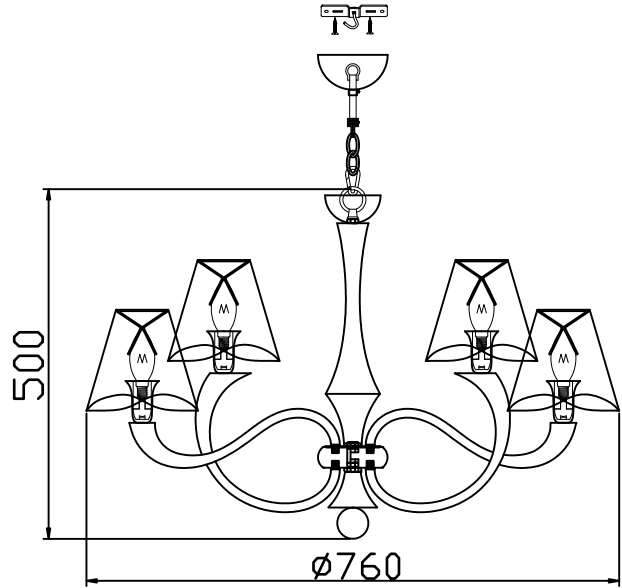

Instruction

Collection: Modern
Series: Boscage
Model: MOD206-08-N
Suspended

8 x E14 (40w)

MAYTONI
DECORATIVE LIGHTING

www.maytoni.de