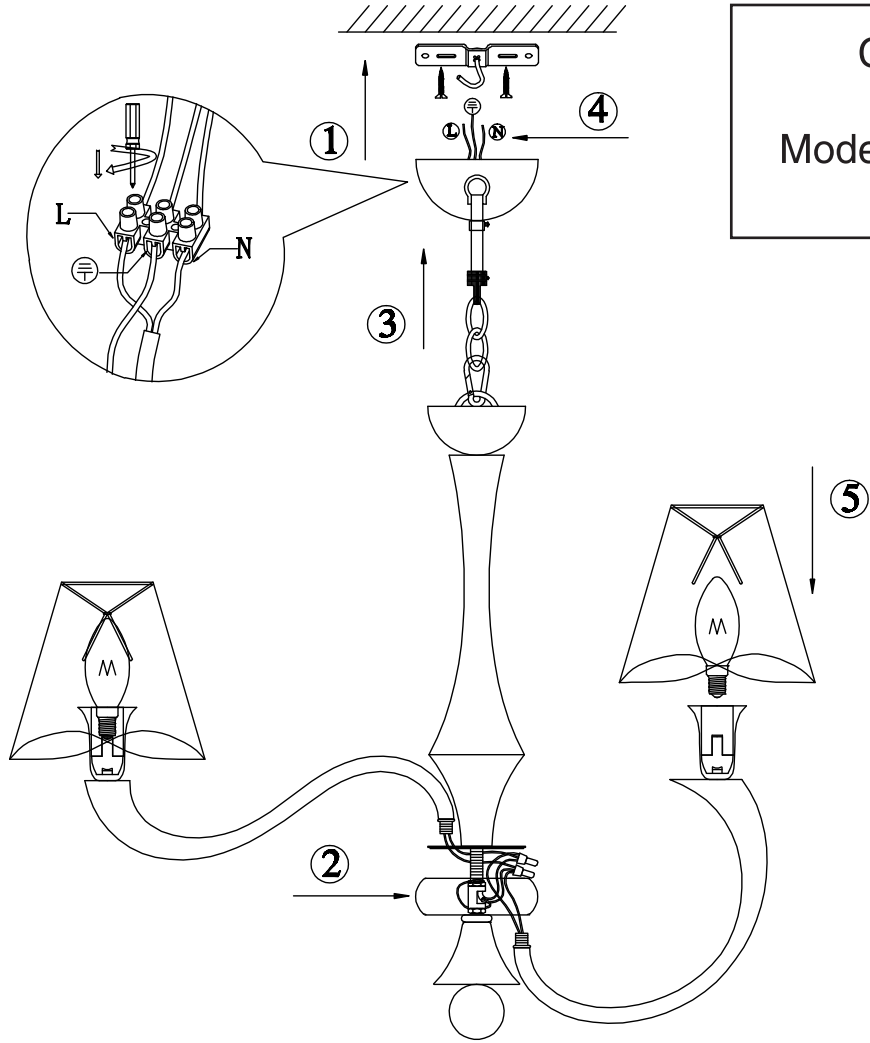

Instruction

Collection: Modern
Series: Boscage
Model: MOD206-08-N
Suspended

8 x E14 (40w)

MAYTONI
DECORATIVE LIGHTING

www.maytoni.de