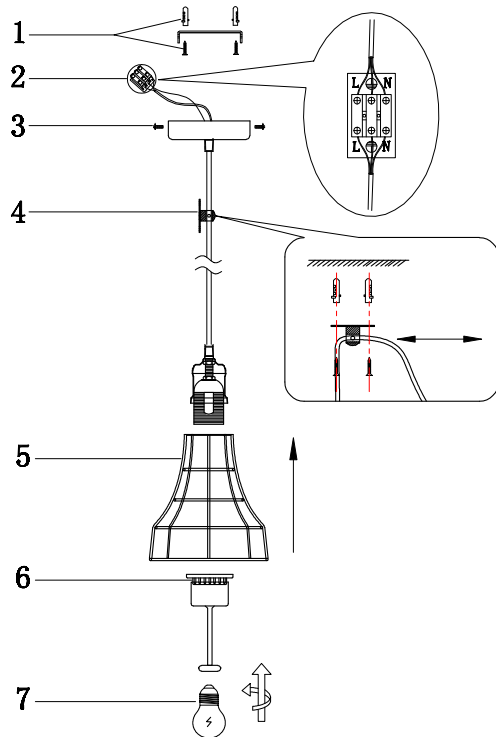

Instruction

T449-PL-01-B

1 x E27 (60W)

Model: T449-PL-01-B
Collection: Loft
Series: Denver

Pendant Lamps