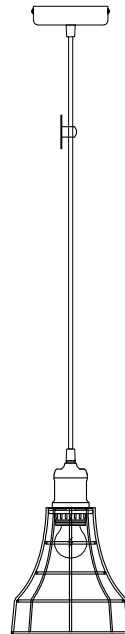

Instruction

T449-PL-01-B

1 x E27 (60W)

Model: T449-PL-01-B
Collection: Loft
Series: Denver

Pendant Lamps