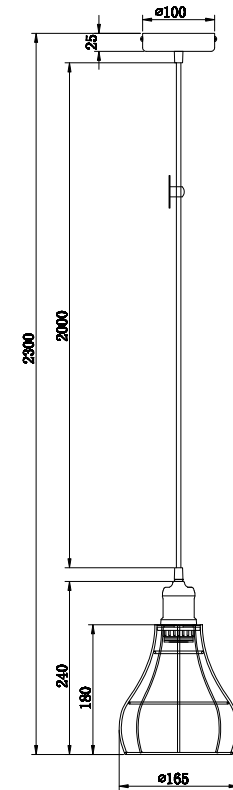

Instruction

T449-PL-01-B

1 x E27 (60W)

Model: T449-PL-01-B
Collection: Loft
Series: Denver

Pendant Lamps