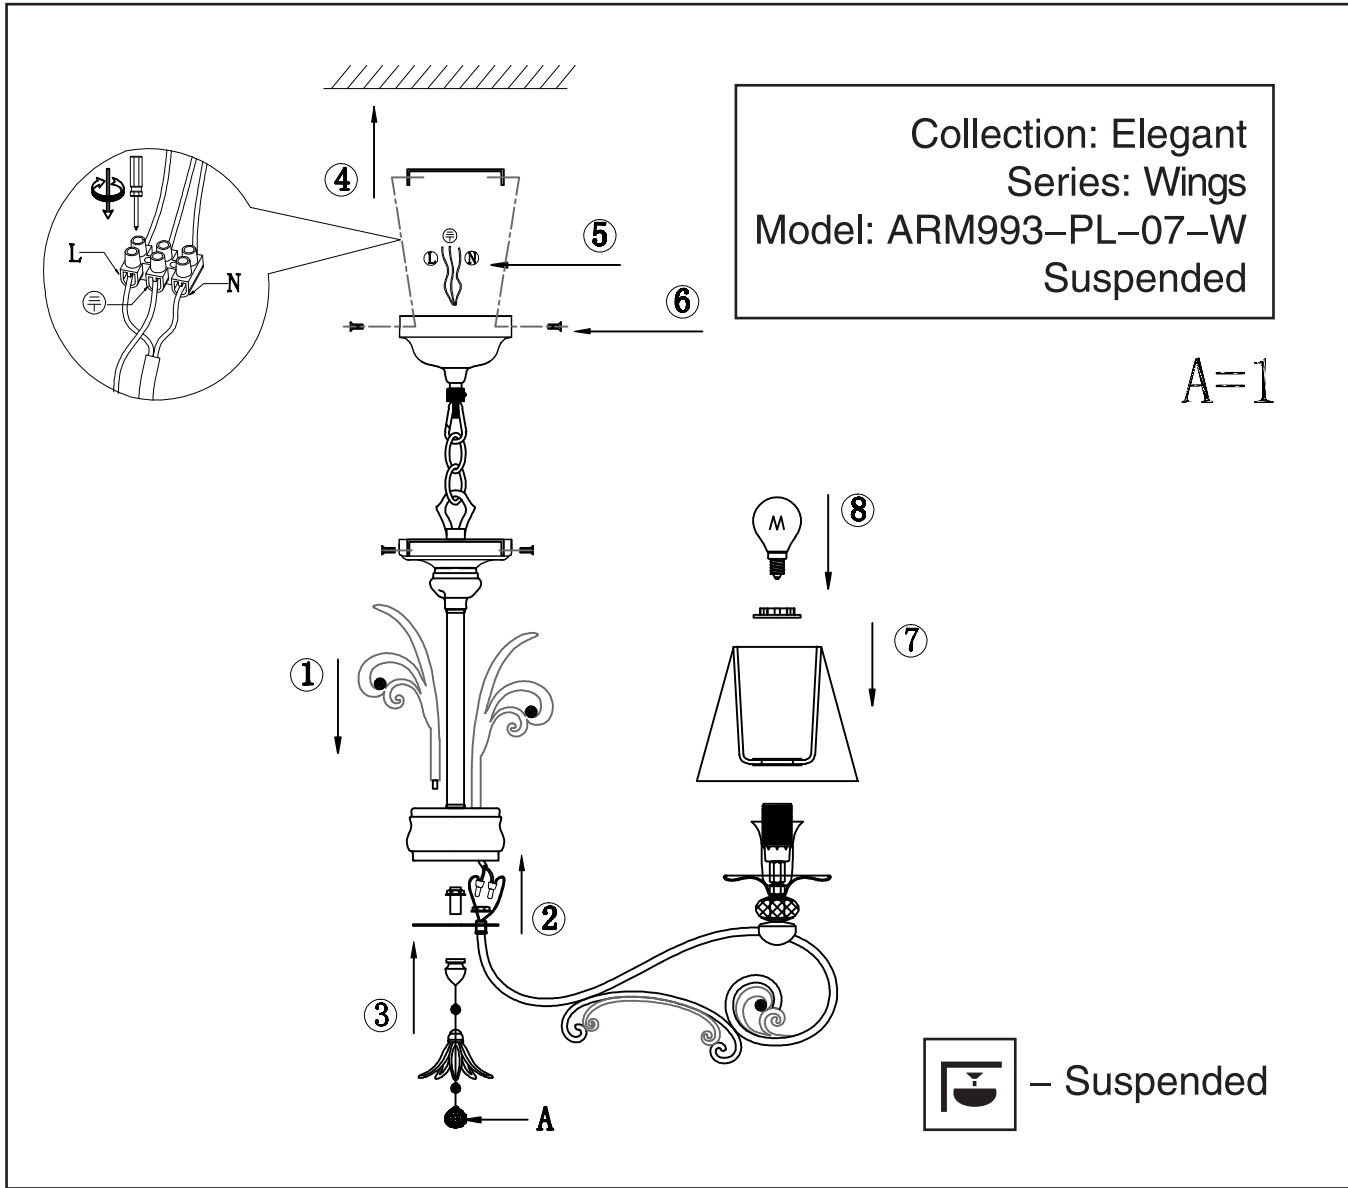

Instruction

 7 x E14 (40w)

MAYTONI
 DECORATIVE LIGHTING
www.maytoni.de