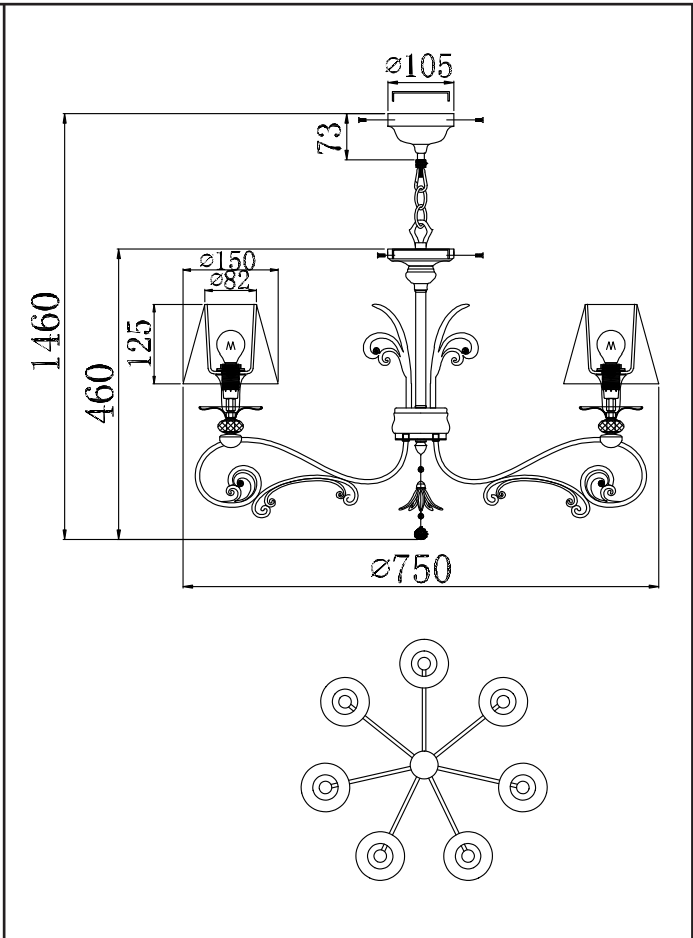

Instruction

 7 x E14 (40w)

MAYTONI
 DECORATIVE LIGHTING
www.maytoni.de