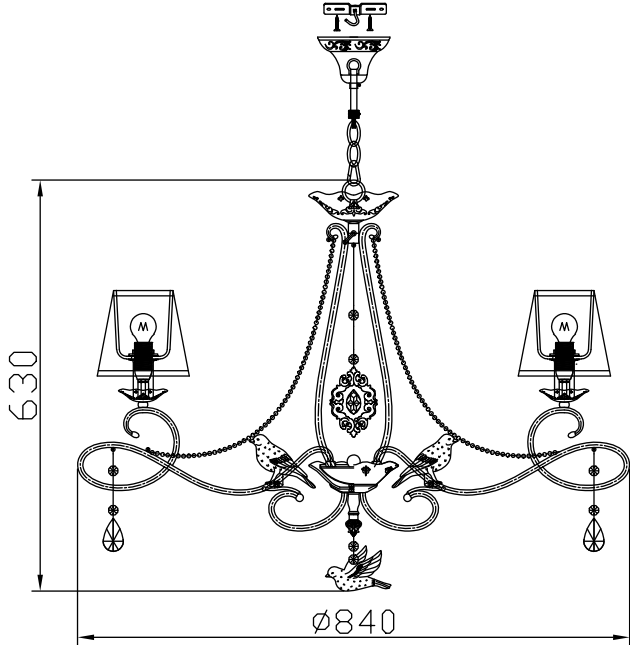

# Instruction

Collection: Elegant  
 Series: Passarinho  
 Model: ARM001-08-W  
 Suspended

A=4  
 B=8  
 C=1  
 D=1

8 x E14 (40w)

**MAYTONI**  
 DECORATIVE LIGHTING

www.maytoni.de