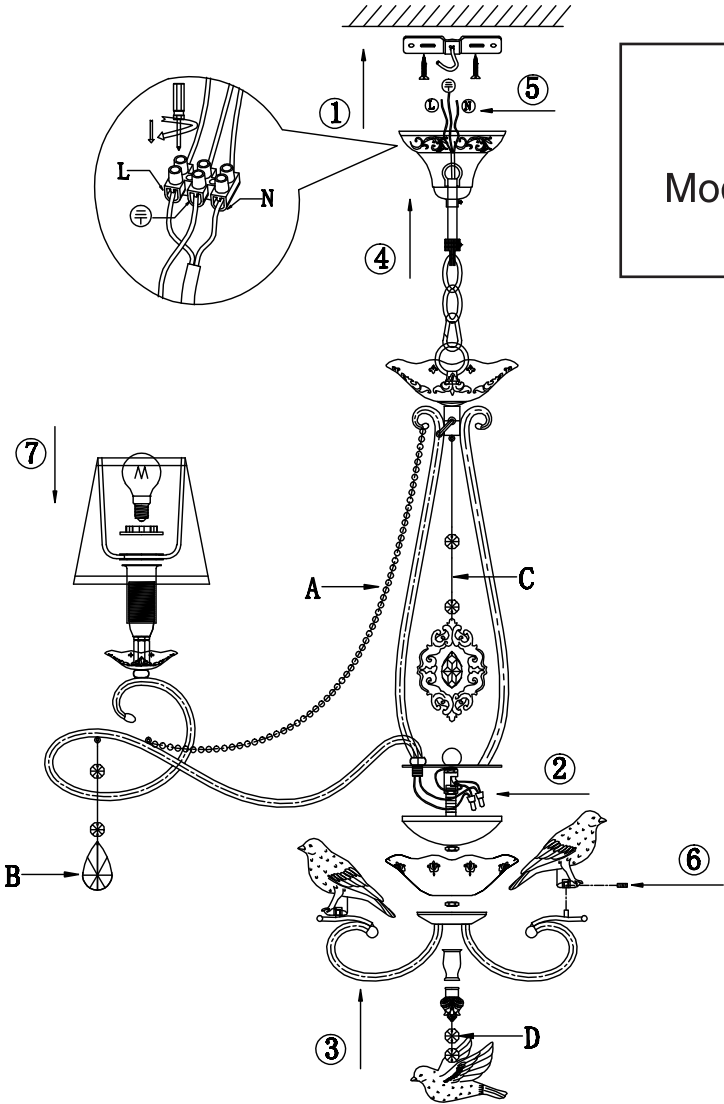

# Instruction

Collection: Elegant  
 Series: Passarinho  
 Model: ARM001-08-W  
 Suspended

A=4  
 B=8  
 C=1  
 D=1

8 x E14 (40w)

**MAYTONI**  
 DECORATIVE LIGHTING

www.maytoni.de