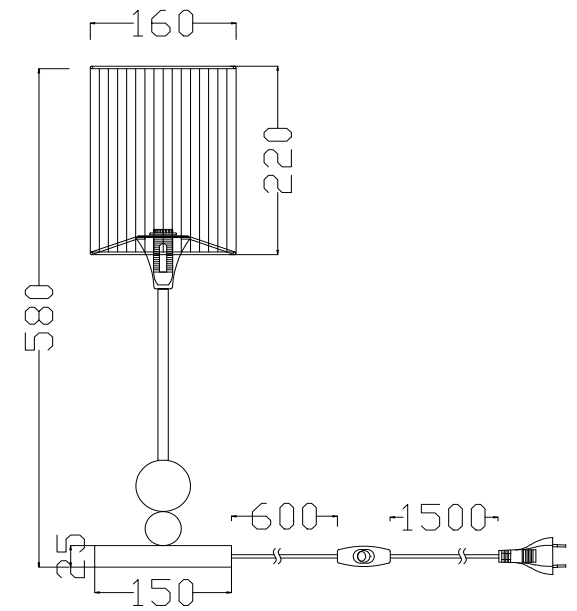

FREYA
TRADITION OF QUALITY

Instruction

FR5093TL-01CH

1 x E14 (40W)

Model: FR5093TL-01CH
Collection: Modern
Series: New Series 093

Table Lamps