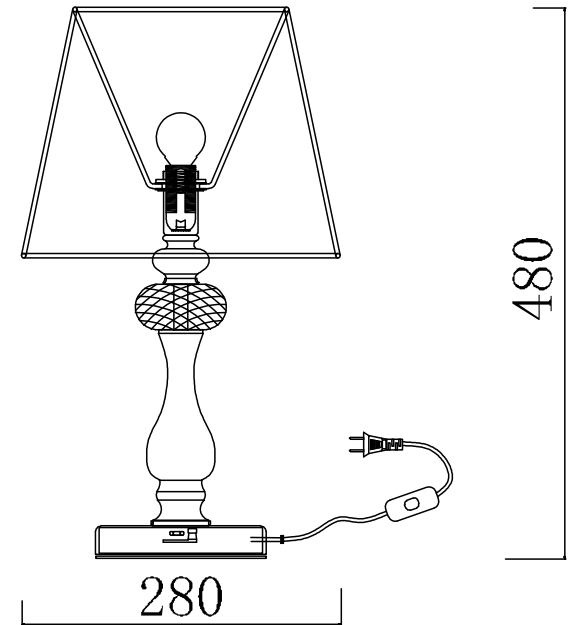

FREYA
TRADITION OF QUALITY

INSTRUCTION

MODEL: FR2306-TL-01-W
TABLE LAMP

1 X E14 (40W)

FREYA-LIGHT.COM