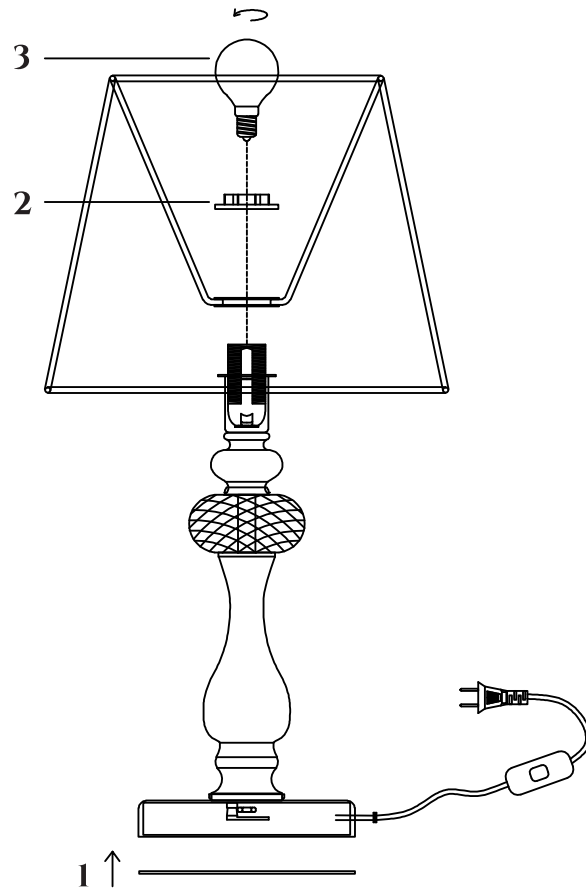

FREYA
TRADITION OF QUALITY

INSTRUCTION

MODEL: FR2306-TL-01-W
TABLE LAMP

1 X E14 (40W)

FREYA-LIGHT.COM