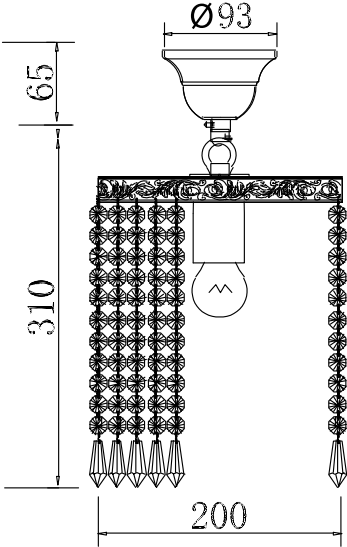

Instruction

Collection: Diamant crystal
Series: Sfera
Model: DIA784-CL-01-G
Suspended

1 x E27 (60w)

MAYTONI
DECORATIVE LIGHTING

www.maytoni.de