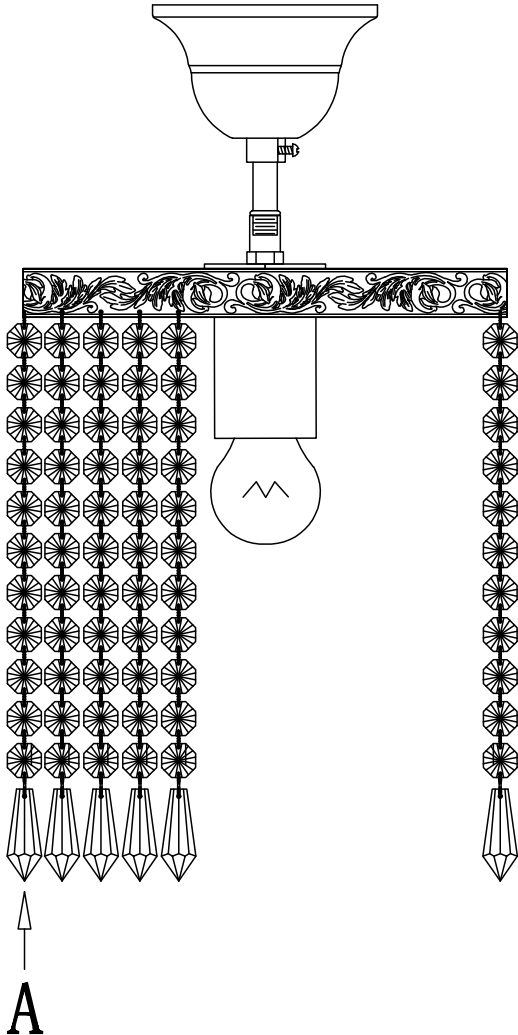

Instruction

Collection: Diamant crystal
Series: Sfera
Model: DIA784-CL-01-G
Suspended

1 x E27 (60w)

MAYTONI
DECORATIVE LIGHTING

www.maytoni.de