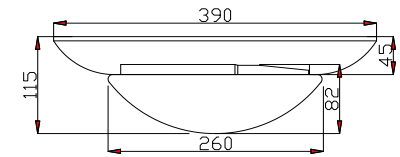

Instruction

H012CL-03G

3 x E14 (40W)

Model: H012CL-03G
Collection: House
Series: Marte

Ceiling Lamps