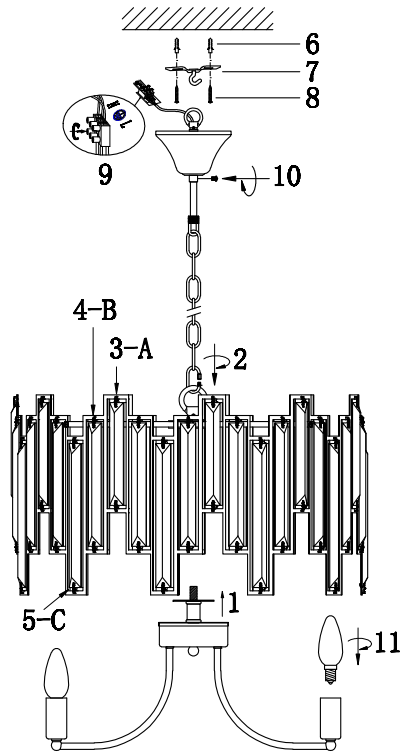

FREYA
TRADITION OF QUALITY

Instruction

FR5085PL-05CH

A	B	C
150	180	210
11PCS	22PCS	11PCS

5 x E14 (40W)

Model: FR5085PL-05CH
Collection: Modern
Series: Megan

Pendant Lamps