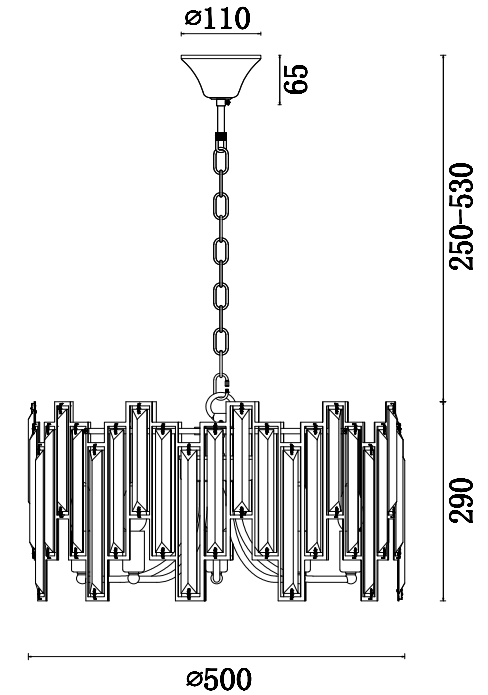

FREYA
TRADITION OF QUALITY

Instruction

FR5085PL-05CH

A	B	C
150	180	210
11PCS	22PCS	11PCS

5 x E14 (40W)

Model: FR5085PL-05CH
Collection: Modern
Series: Megan

Pendant Lamps