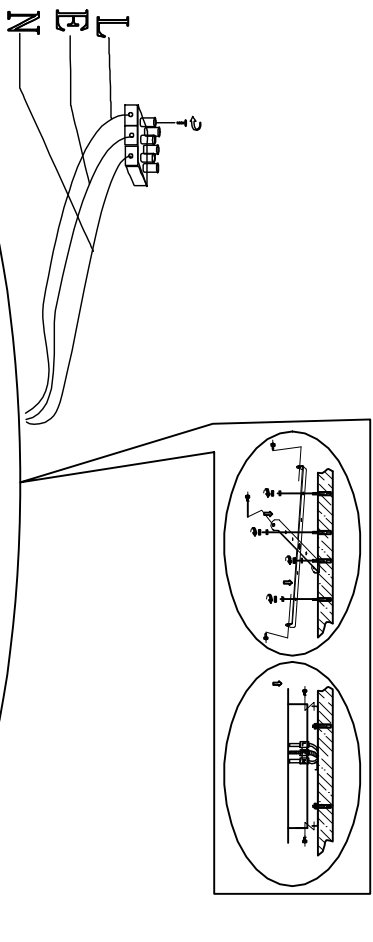

2273-8C CEILING LAMP

Bulb
LED: 120W