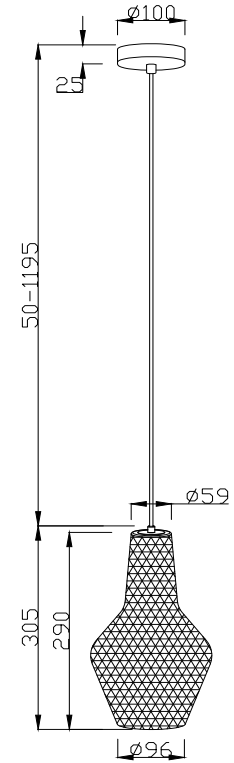

Instruction

P040PL-01B

1 x E27 (40W)

Model: P040PL-01B
Collection: Pendant
Series: Tommy

Ceiling Lamps