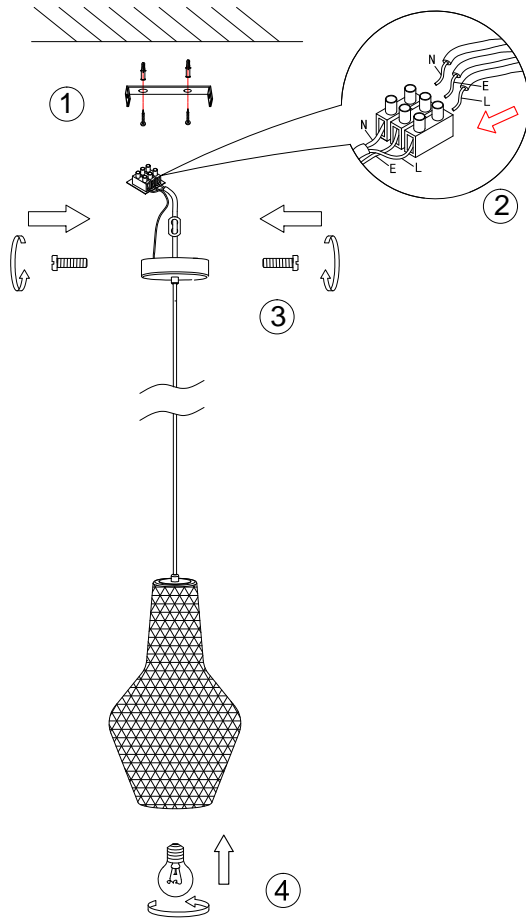

Instruction

P040PL-01B

1 x E27 (40W)

Model: P040PL-01B
Collection: Pendant
Series: Tommy

Ceiling Lamps