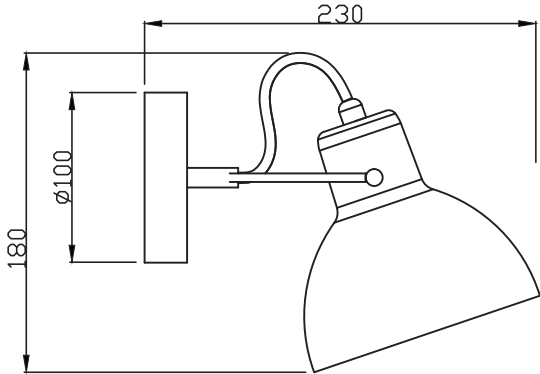

Instruction

Collection: Modern
Series: Daniel
Model: MOD407-WL-01-BZ
Wall

1 x E14 (40w)

MAYTONI
DECORATIVE LIGHTING
www.maytoni.de