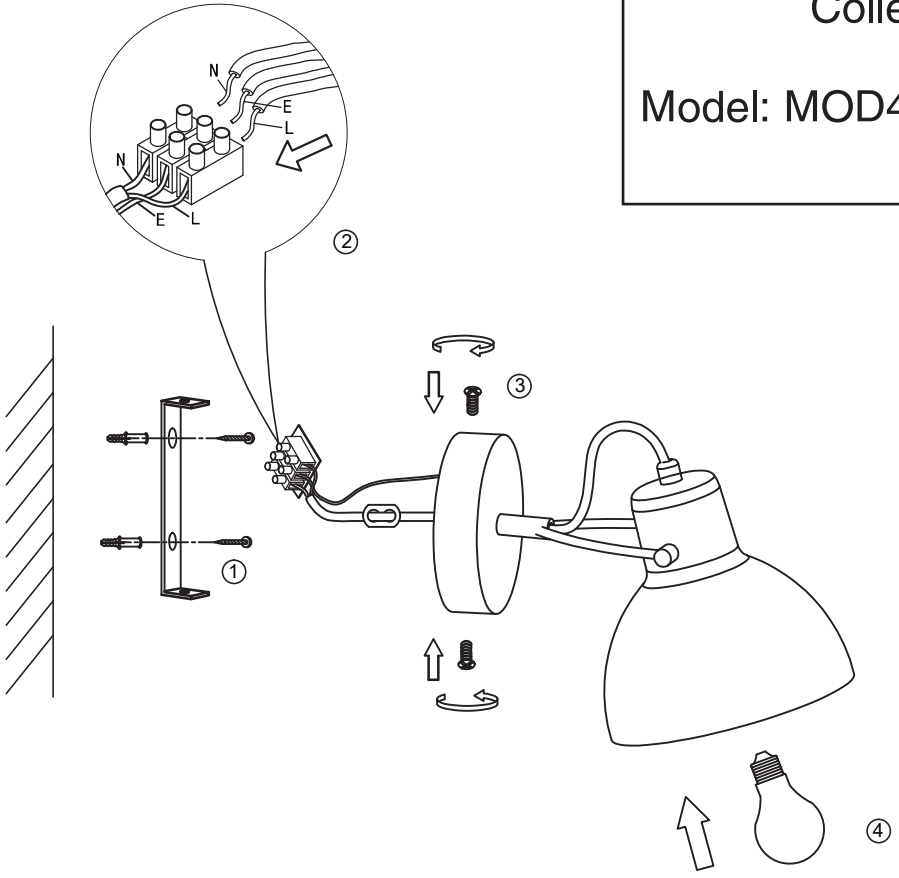

Instruction

Collection: Modern
Series: Daniel
Model: MOD407-WL-01-BZ
Wall

1 x E14 (40w)

MAYTONI
DECORATIVE LIGHTING
www.maytoni.de