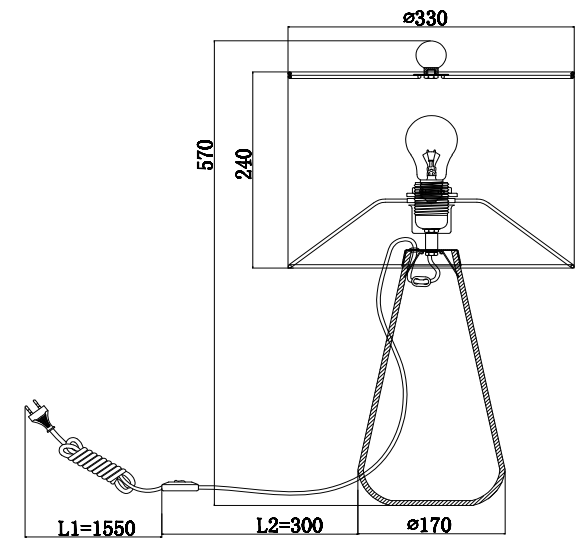

# Instruction

Z672TL-01TR

1 x E27 (40W)

Model: Z672TL-01TR  
Collection: Table & Floor  
Series: Lavender

Table Lamps