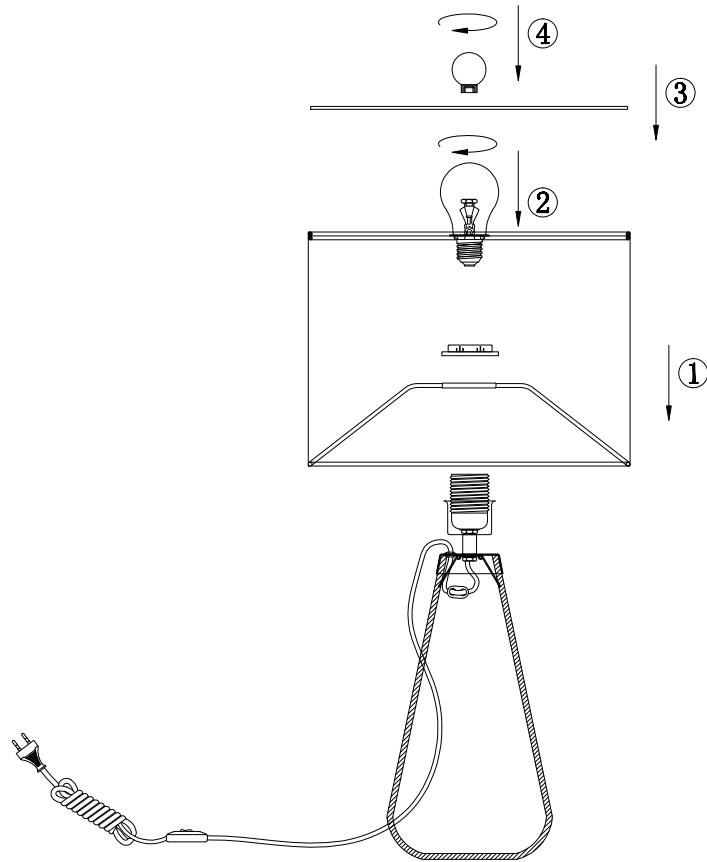

# Instruction

Z672TL-01TR

1 x E27 (40W)

Model: Z672TL-01TR  
Collection: Table & Floor  
Series: Lavender

Table Lamps