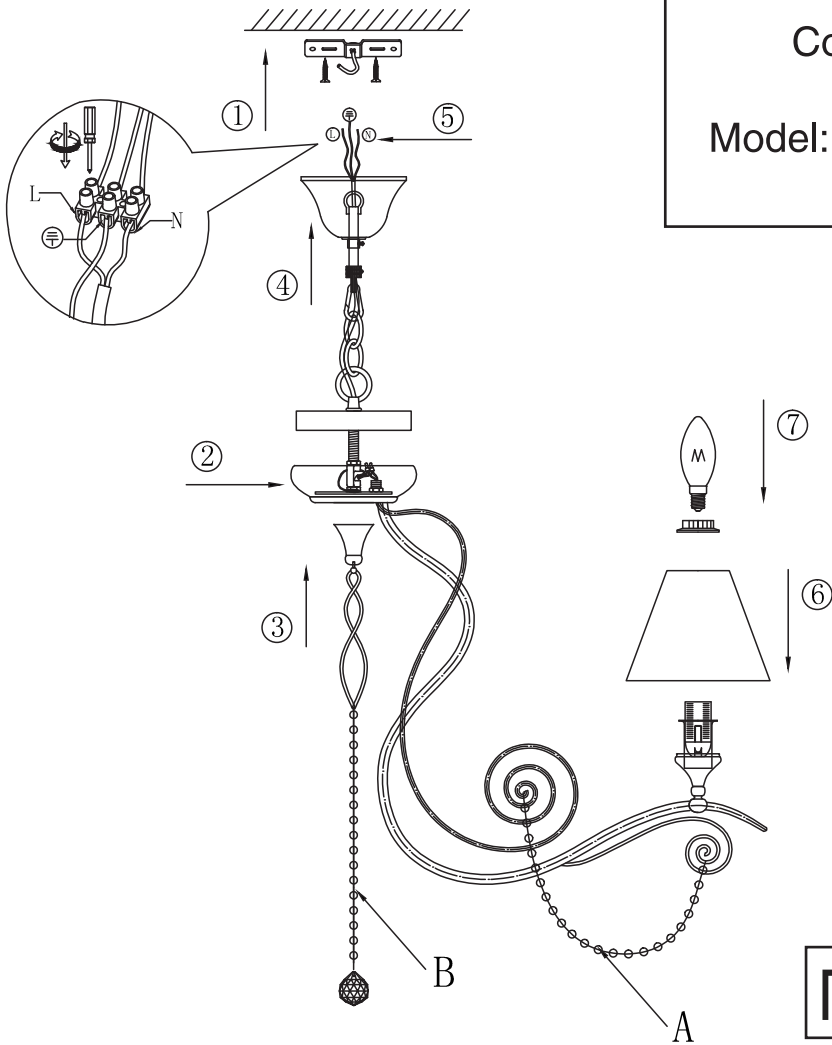

# Instruction

Collection: Elegant  
Series: Lucy  
Model: ARM042-07-W  
Suspended

A=14  
B=1

  
7 x E14 (40w)

**MAYTONI**  
DECORATIVE LIGHTING

[www.maytoni.de](http://www.maytoni.de)