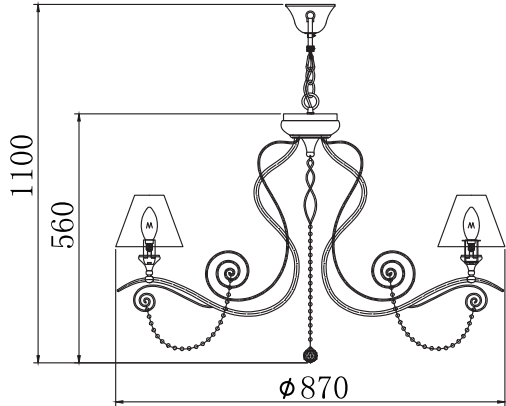

# Instruction

Collection: Elegant  
Series: Lucy  
Model: ARM042-07-W  
Suspended

A=14  
B=1

  
7 x E14 (40w)

**MAYTONI**  
DECORATIVE LIGHTING

[www.maytoni.de](http://www.maytoni.de)