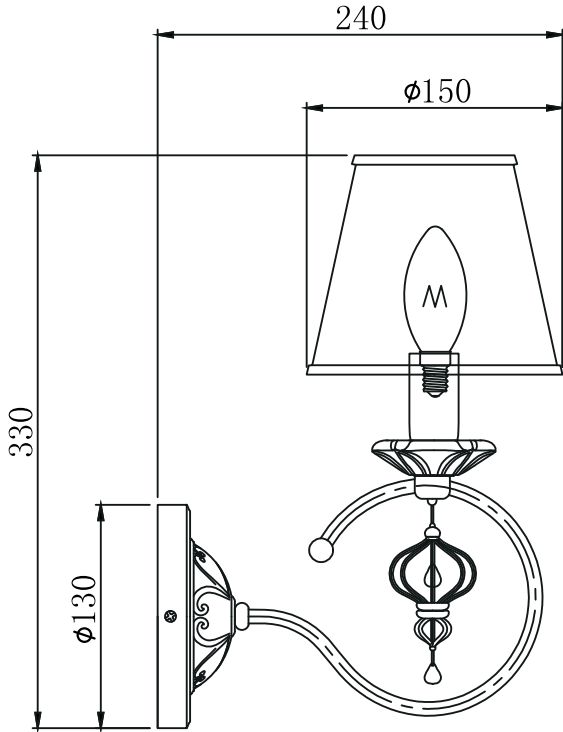

# Instruction

Collection: Elegant  
Series: Monsoon  
Model: ARM154-01-S  
Wall-mounted

A=1

- Wall-mounted

1 x E14 (40w)

**MAYTONI**  
DECORATIVE LIGHTING

[www.maytoni.de](http://www.maytoni.de)