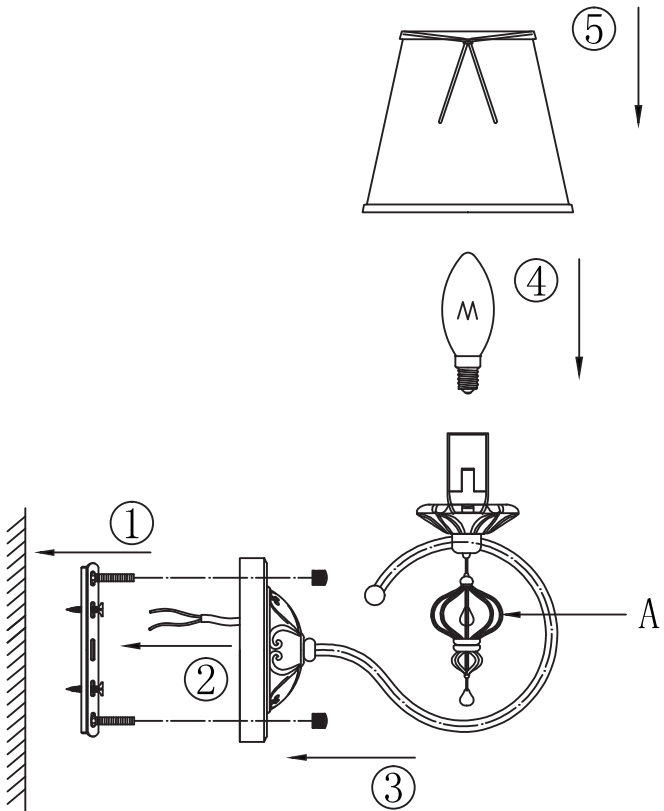

# Instruction

Collection: Elegant  
Series: Monsoon  
Model: ARM154-01-S  
Wall-mounted

A=1

- Wall-mounted

1 x E14 (40w)

**MAYTONI**  
DECORATIVE LIGHTING

[www.maytoni.de](http://www.maytoni.de)