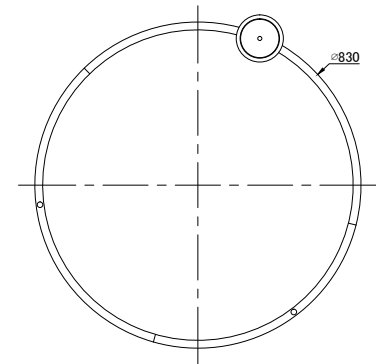

Instruction

MOD054PL-L52W3K

MAX 52W
2000 Lumen

Model: MOD054PL-L52W3K
Collection: Technical
Series: Line

Pendant Lamps