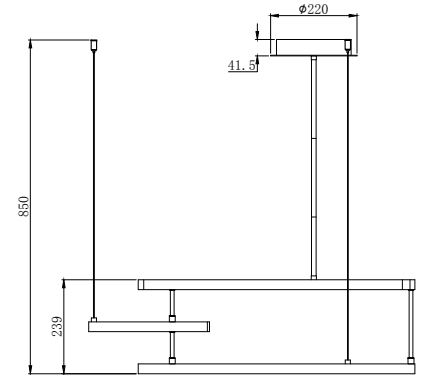

Instruction

MOD054PL-L52W3K

MAX 52W
2000 Lumen

Model: MOD054PL-L52W3K
Collection: Technical
Series: Line

Pendant Lamps