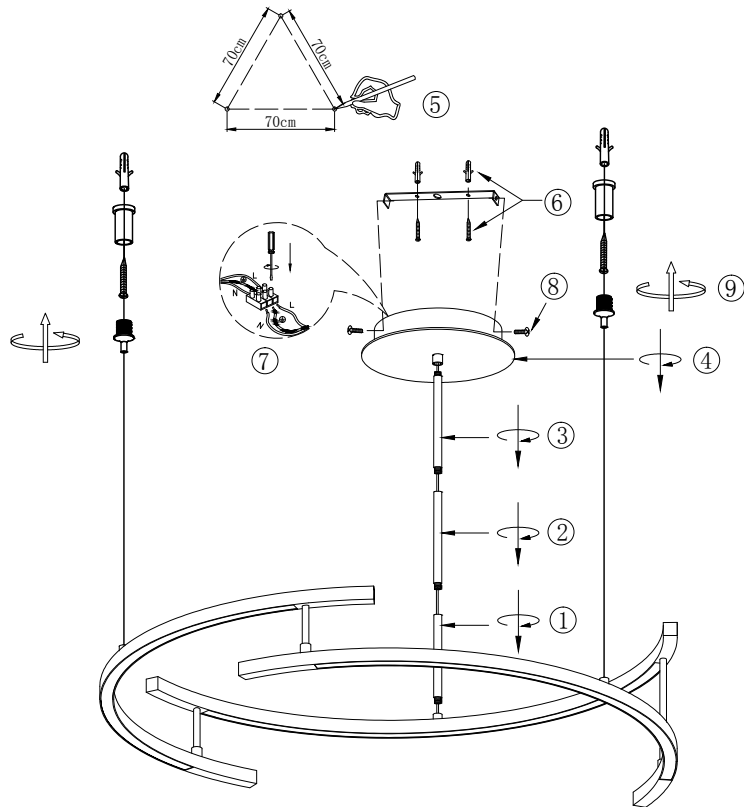

Instruction

MOD054PL-L52W3K

MAX 52W
2000 Lumen

Model: MOD054PL-L52W3K
Collection: Technical
Series: Line

Pendant Lamps