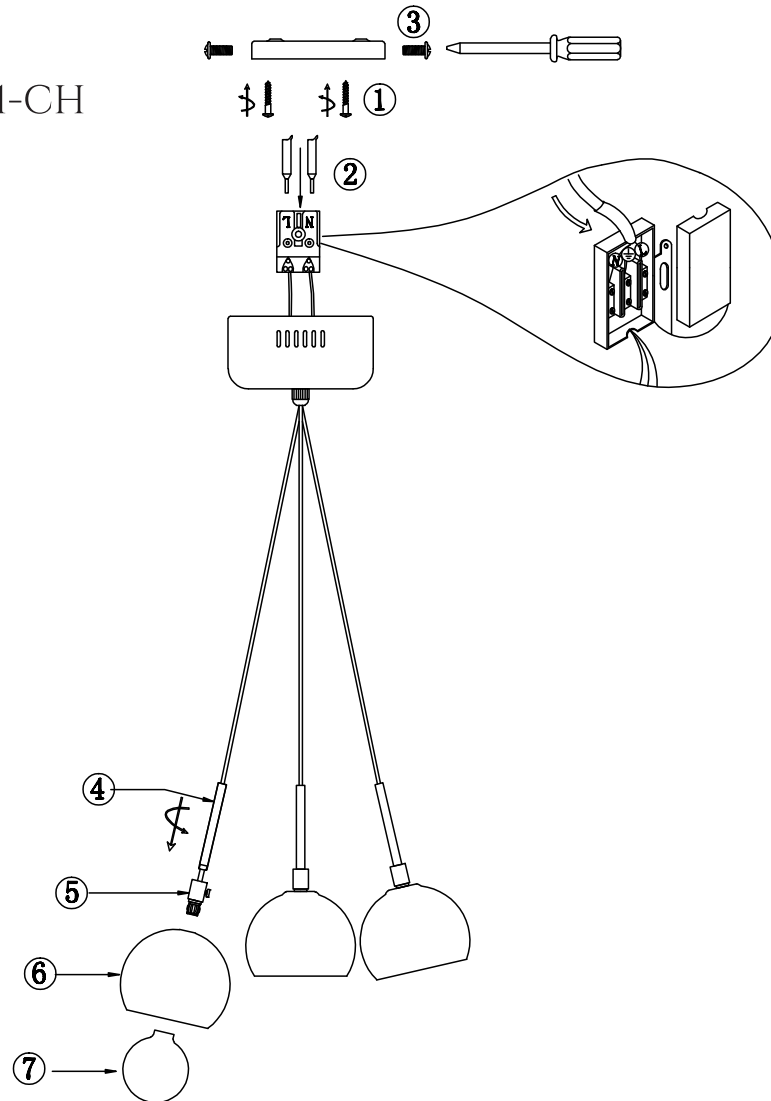

# INSTRUCTION

MODEL: FR5175-PL-11-CH

11 X G4 (10W)

FREYA-LIGHT.COM