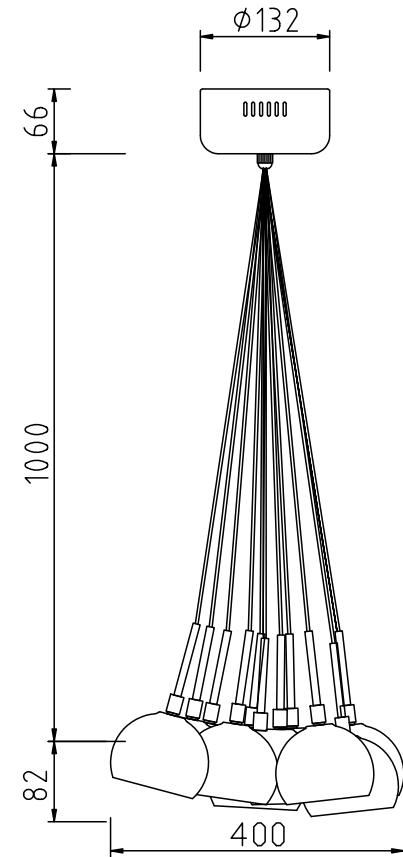

# INSTRUCTION

MODEL: FR5175-PL-11-CH

11 X G4 (10W)

FREYA-LIGHT.COM