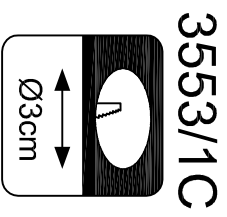

ATTENTION: FOR THIS OPERATION YOU HAVE TO CUT OFF THE POWER

MAXIMUM

230V~ 50Hz Max 35W GU10

1

2

3

4