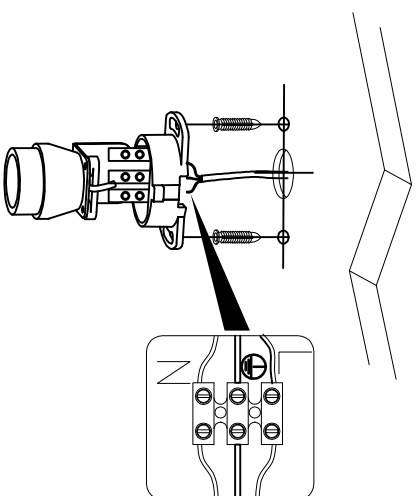

ATTENTION: FOR THIS OPERATION YOU HAVE TO CUT OFF THE POWER

MAXIMUM

230V~ 50Hz Max 35W GU10

1

2

3

4