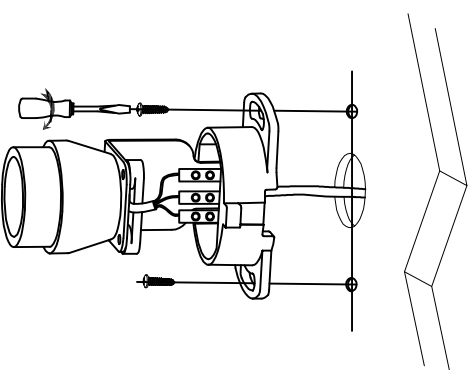

ATTENTION: FOR THIS OPERATION YOU HAVE TO CUT OFF THE POWER

MAXIMUM

230V~ 50Hz Max 35W GU10

1

2

3

4