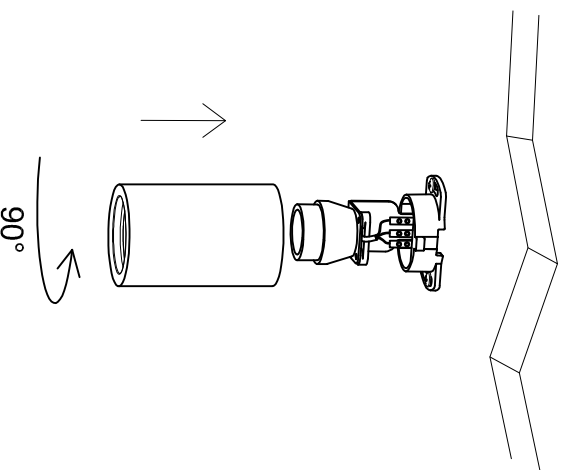

ATTENTION: FOR THIS OPERATION YOU HAVE TO CUT OFF THE POWER

MAXIMUM

230V~ 50Hz Max 35W GU10

1

2

3

4