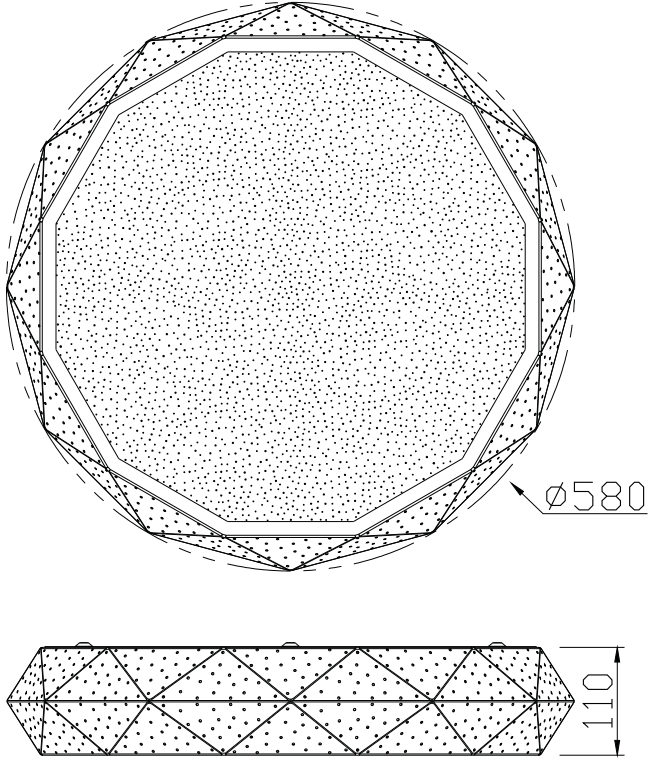

Instruction

Collection: Modern
 Series: Ivona
 Model: MOD897-58-W
 Suspended

LED x 1
 max 60w
 3300 lumen

MAYTONI
 DECORATIVE LIGHTING
www.maytoni.de