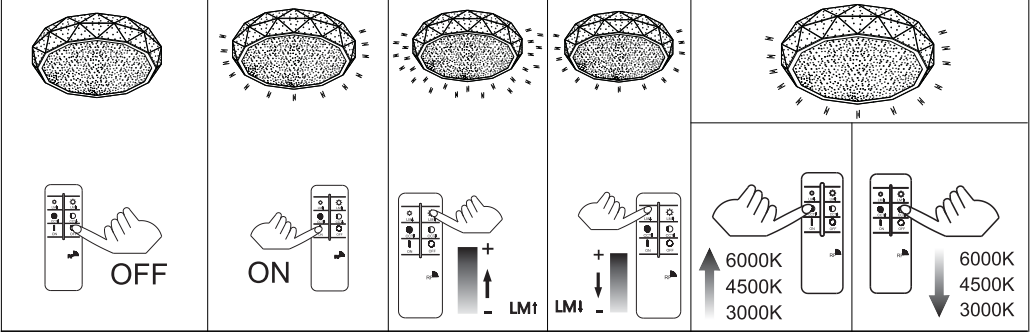

Instruction

Collection: Modern
 Series: Ivona
 Model: MOD897-58-W
 Suspended

LED x 1
 max 60w
 3300 lumen

MAYTONI
 DECORATIVE LIGHTING
www.maytoni.de