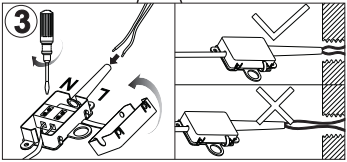

Instruction

Collection: Modern
 Series: Ivona
 Model: MOD897-58-W
 Suspended

LED x 1
 max 60w
 3300 lumen

MAYTONI
 DECORATIVE LIGHTING
www.maytoni.de