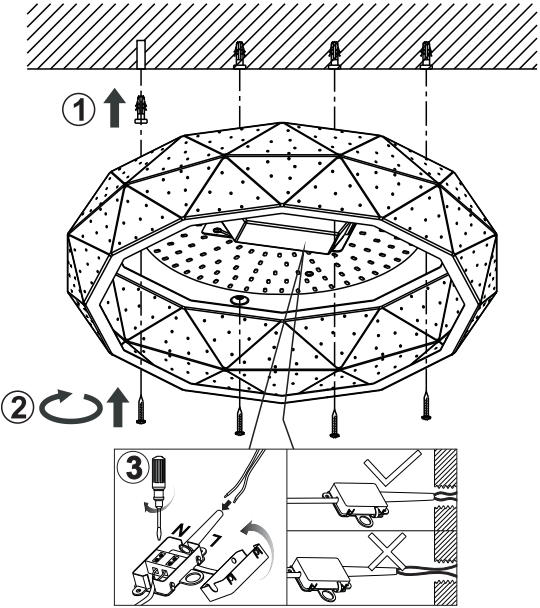

Instruction

Collection: Modern
 Series: Ivona
 Model: MOD897-58-W
 Suspended

LED x 1
 max 60w
 3300 lumen

MAYTONI
 DECORATIVE LIGHTING
www.maytoni.de