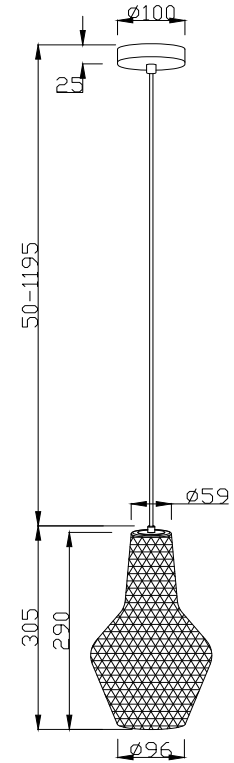

# Instruction

P042PL-01B

1 x E27 (40W)

Model: P042PL-01B  
Collection: Pendant  
Series: Tommy

Ceiling Lamps