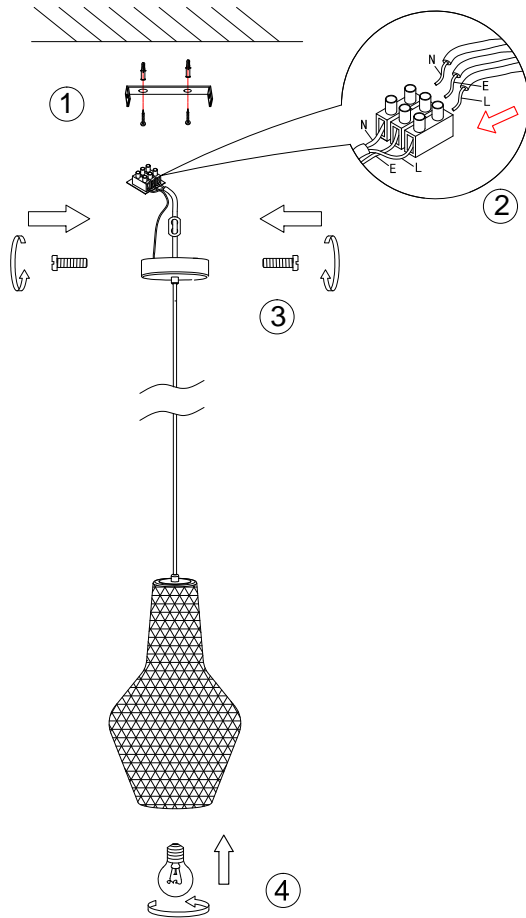

# Instruction

P042PL-01B

1 x E27 (40W)

Model: P042PL-01B  
Collection: Pendant  
Series: Tommy

Ceiling Lamps