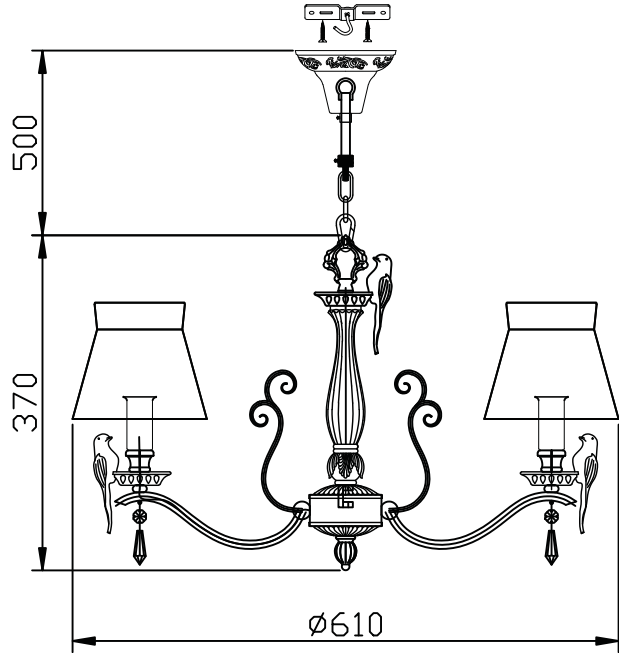

Instruction

Collection: Elegant
Series: Bird
Model: ARM013-06-W
Suspended

 – Suspended

6 x E14 (40w)

MAYTONI
DECORATIVE LIGHTING

www.maytoni.de