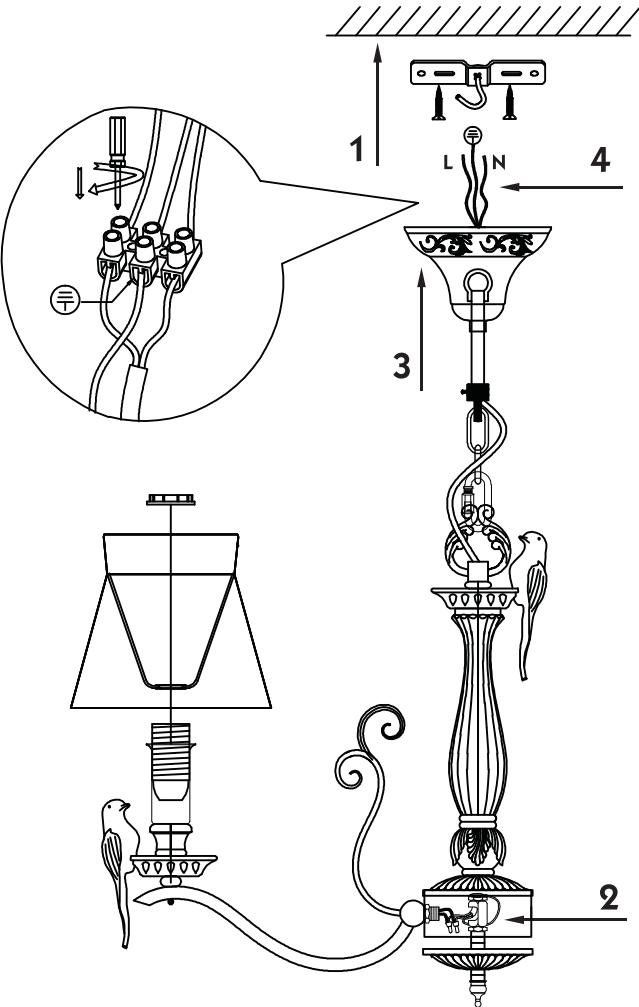

Instruction

Collection: Elegant
Series: Bird
Model: ARM013-06-W
Suspended

 – Suspended

6 x E14 (40w)

MAYTONI
DECORATIVE LIGHTING

www.maytoni.de