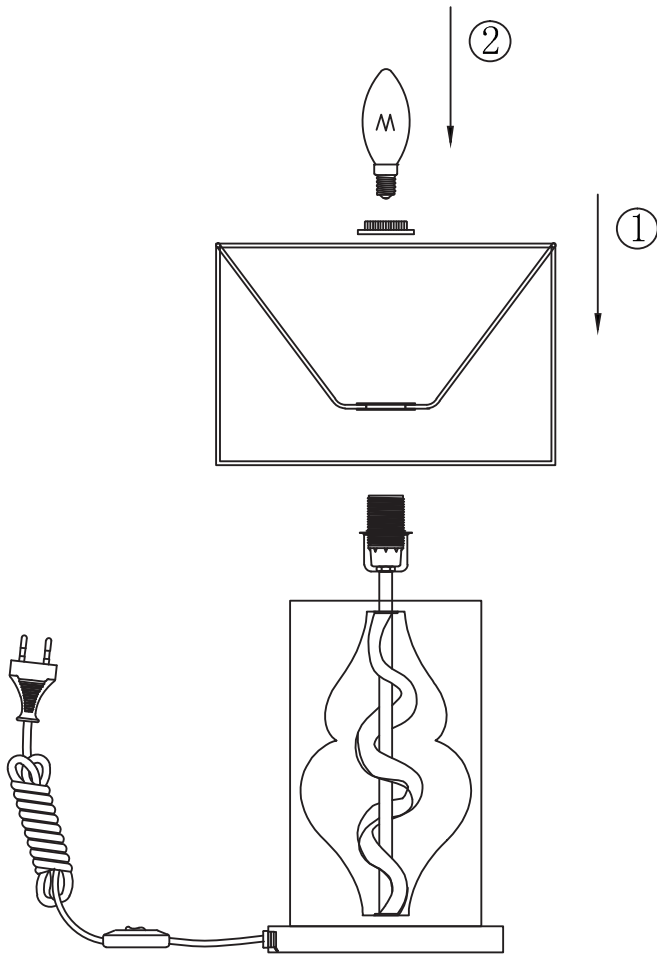

# Instruction

Collection: Elegant  
Series: Intreccio  
Model: ARM010-11-R  
Mobile

1 x E14 (40w)

**MAYTONI**  
DECORATIVE LIGHTING

[www.maytoni.de](http://www.maytoni.de)