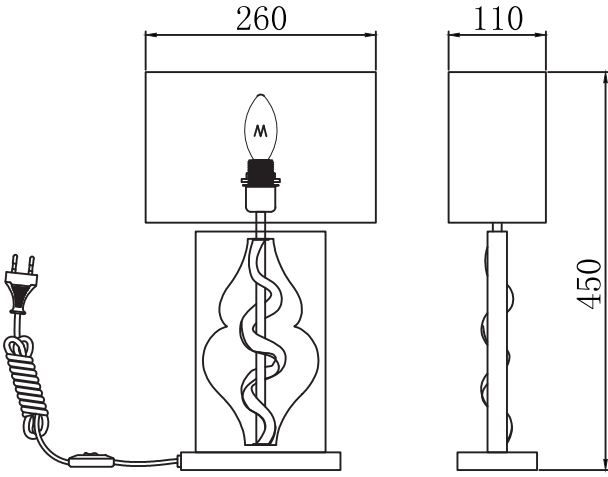

# Instruction

Collection: Elegant  
Series: Intreccio  
Model: ARM010-11-R  
Mobile

1 x E14 (40w)

**MAYTONI**  
DECORATIVE LIGHTING

[www.maytoni.de](http://www.maytoni.de)